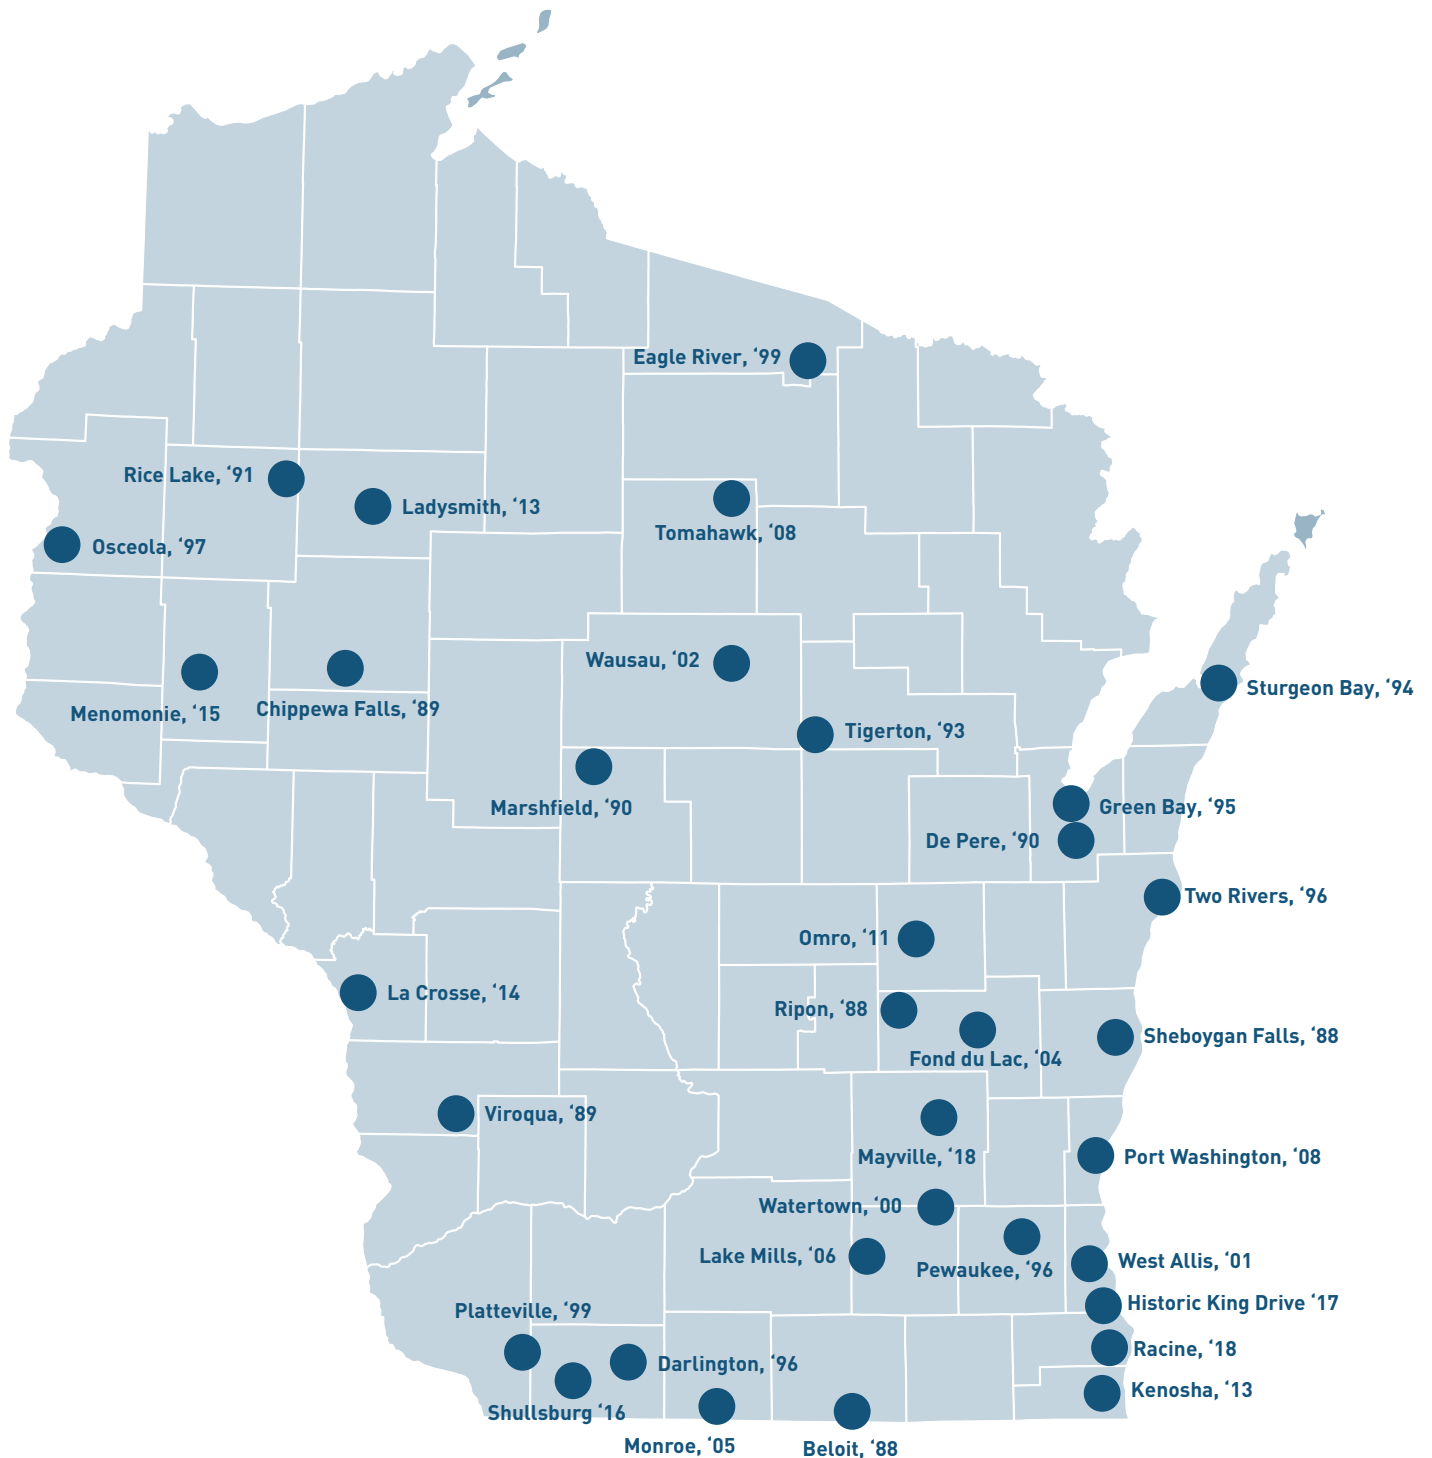

MAIN STREET COMMUNITIES IN WISCONSIN®

CONTACT LIST

BELOIT (1988)

Downtown Beloit Association
Shauna El-Amin
25 Eclipse Center
Mailbox #1
Beloit, WI 53511
608.365.0150
shauna@downtownbeloit.com
www.downtownbeloit.com