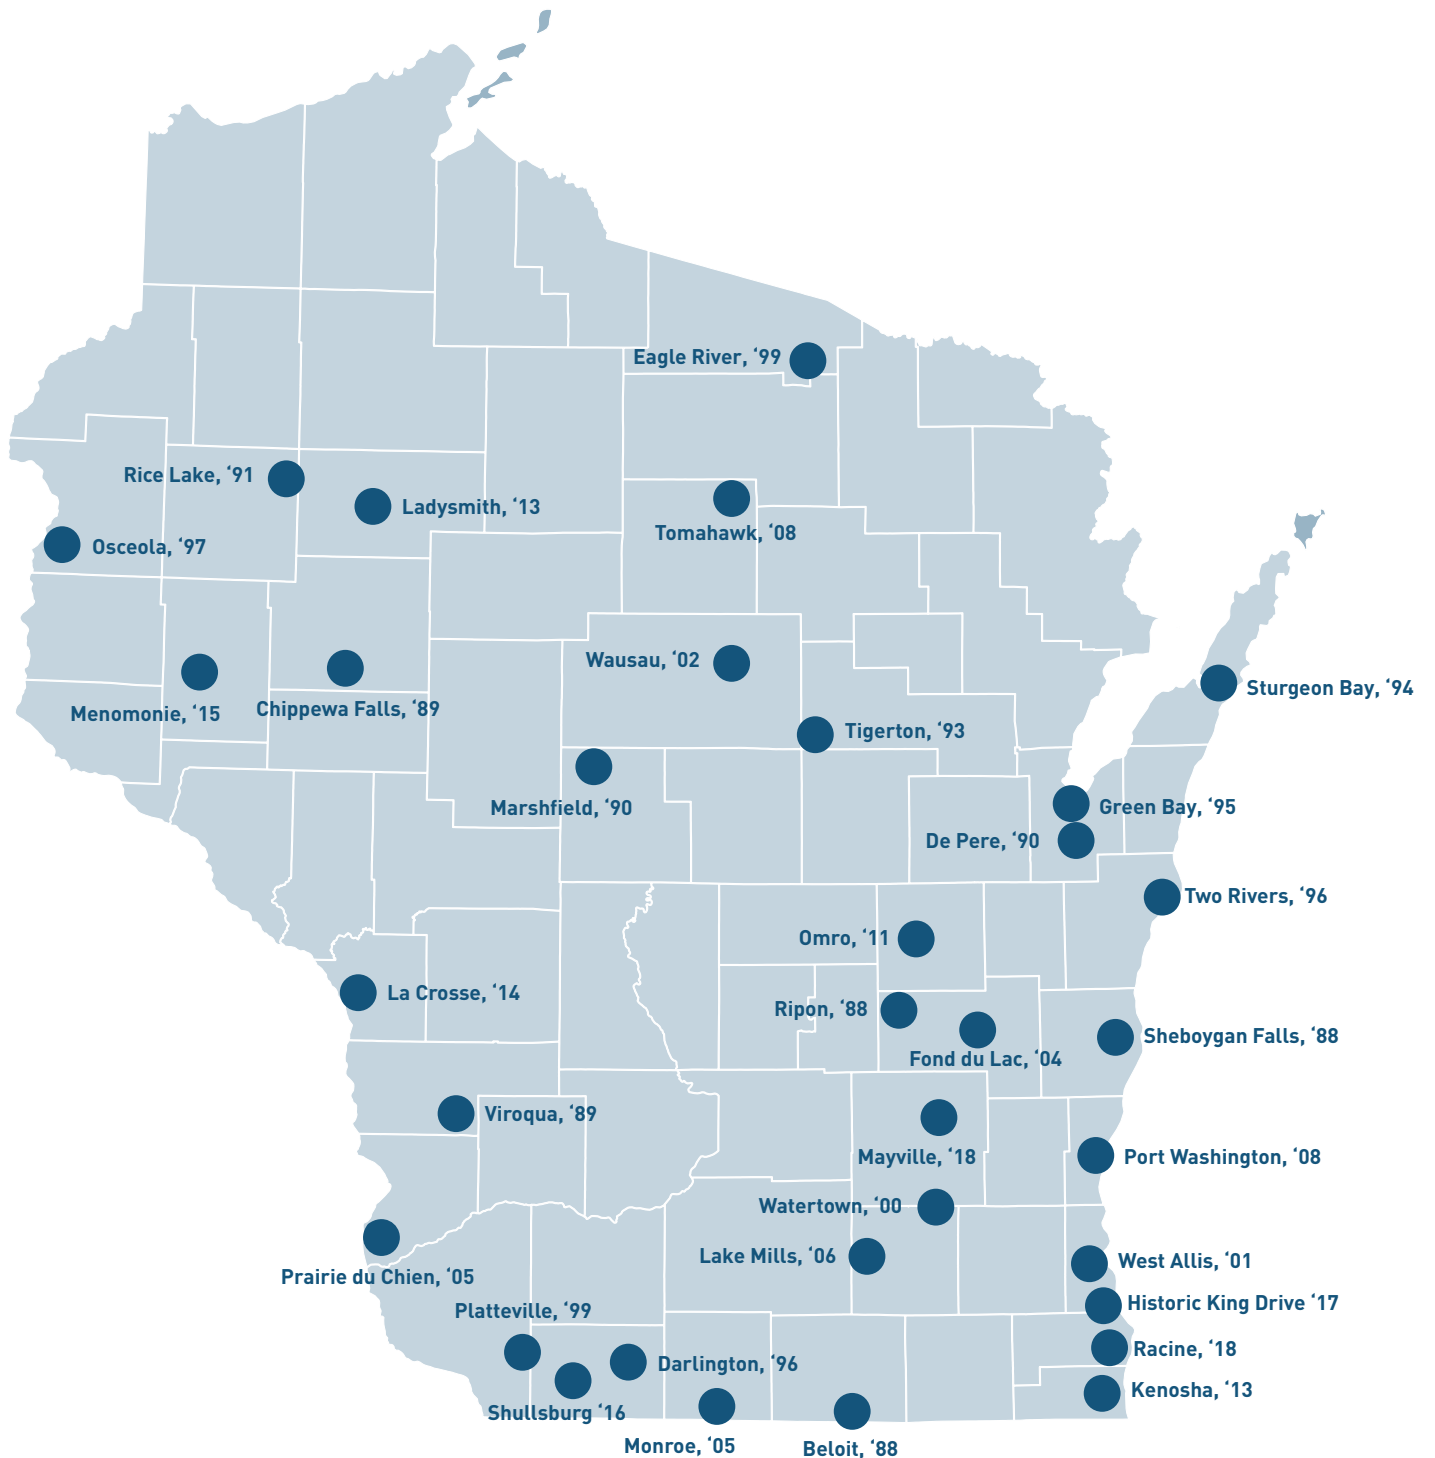

MAIN STREET COMMUNITIES IN WISCONSIN®

CONTACT LIST

BELOIT (1988)

Downtown Beloit Association
Shauna El-Amin
400 E Grand Ave
Suite 300
Beloit, WI 53511
608.365.0150
shauna@downtownbeloit.com
www.downtownbeloit.com