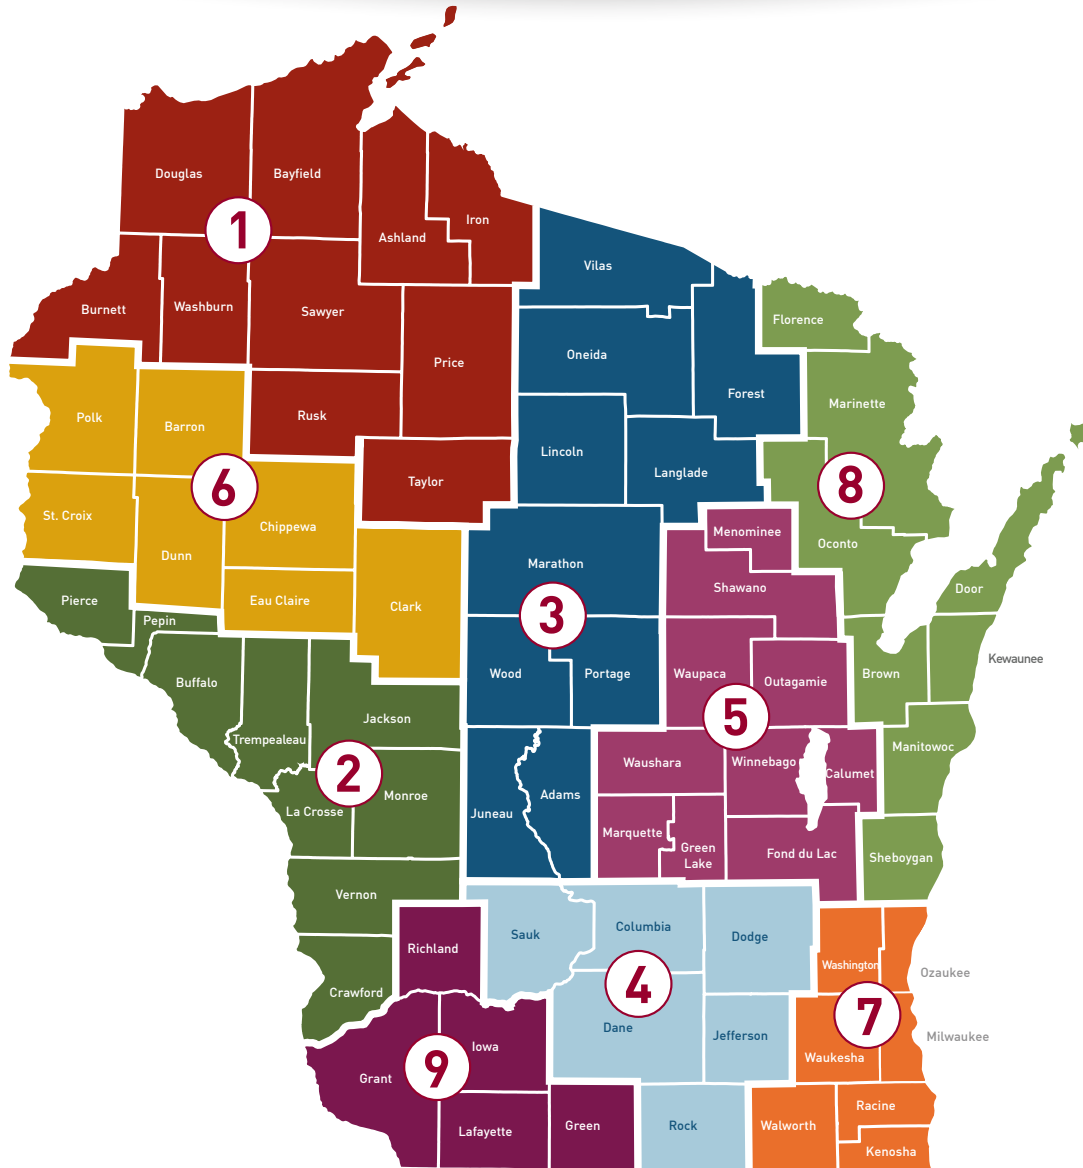

FIND THE CONTACT IN YOUR REGION TO APPLY.

REGIONAL PARTNER CONTACTS — July 2021

1 KATE COSTELLO
Northwest Regional
Planning Commission
715.635.2197 ext. 230
kcostello@nwrpc.com

2 DAVE BONIFAS
Mississippi River Regional
Planning Commission
608.785.9396
plan@mrrpc.com