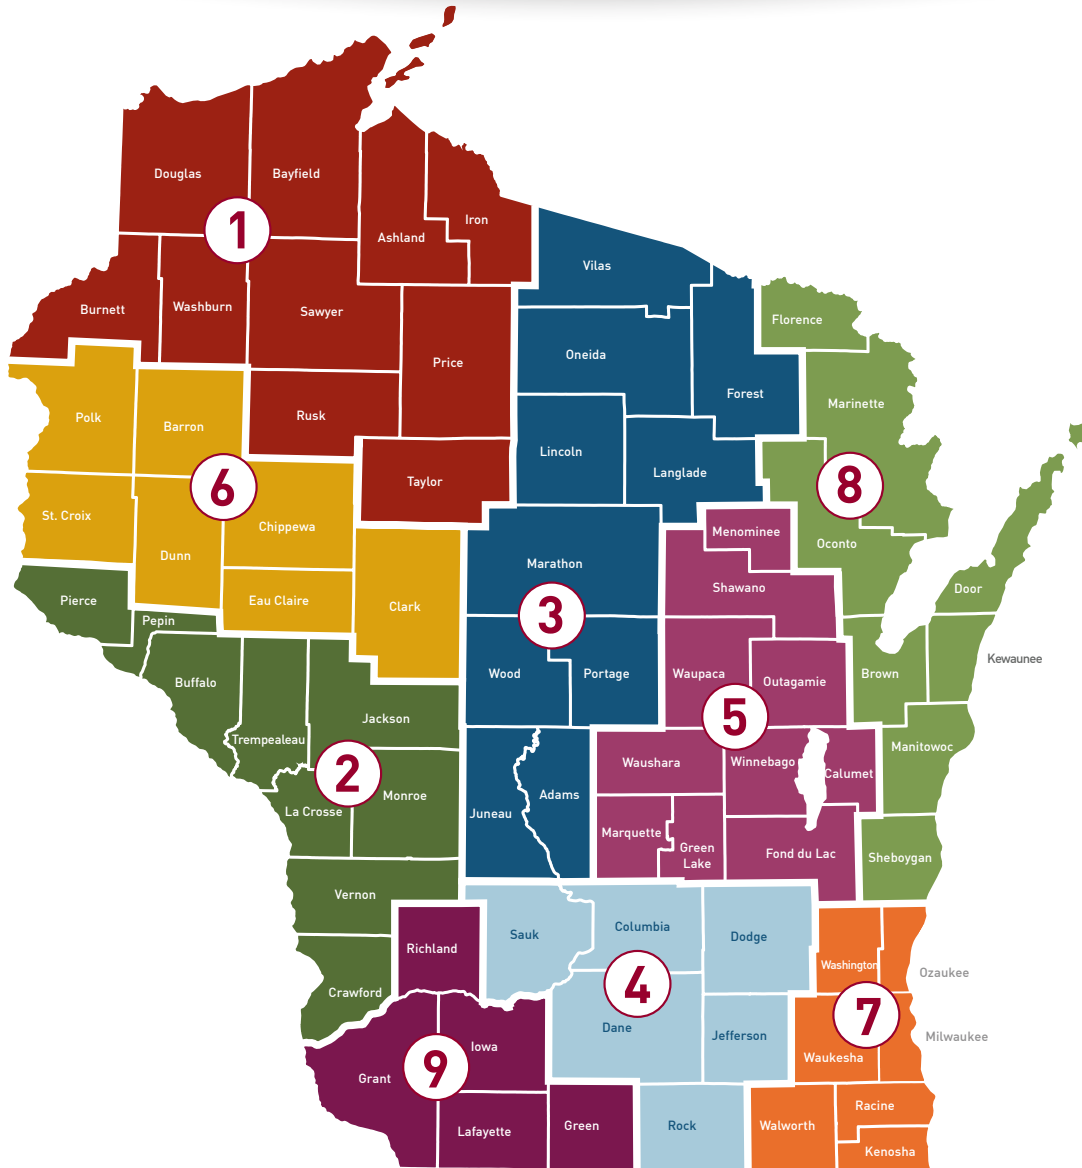

FIND THE CONTACT IN YOUR REGION TO APPLY.

REGIONAL PARTNER CONTACTS — July 2021

1 KATE COSTELLO
Northwest Regional
Planning Commission
715.635.2197 ext. 230
kcostello@nwrpc.com

2 DAVE BONIFAS
Mississippi River Regional
Planning Commission
608.785.9396
plan@mrrpc.com