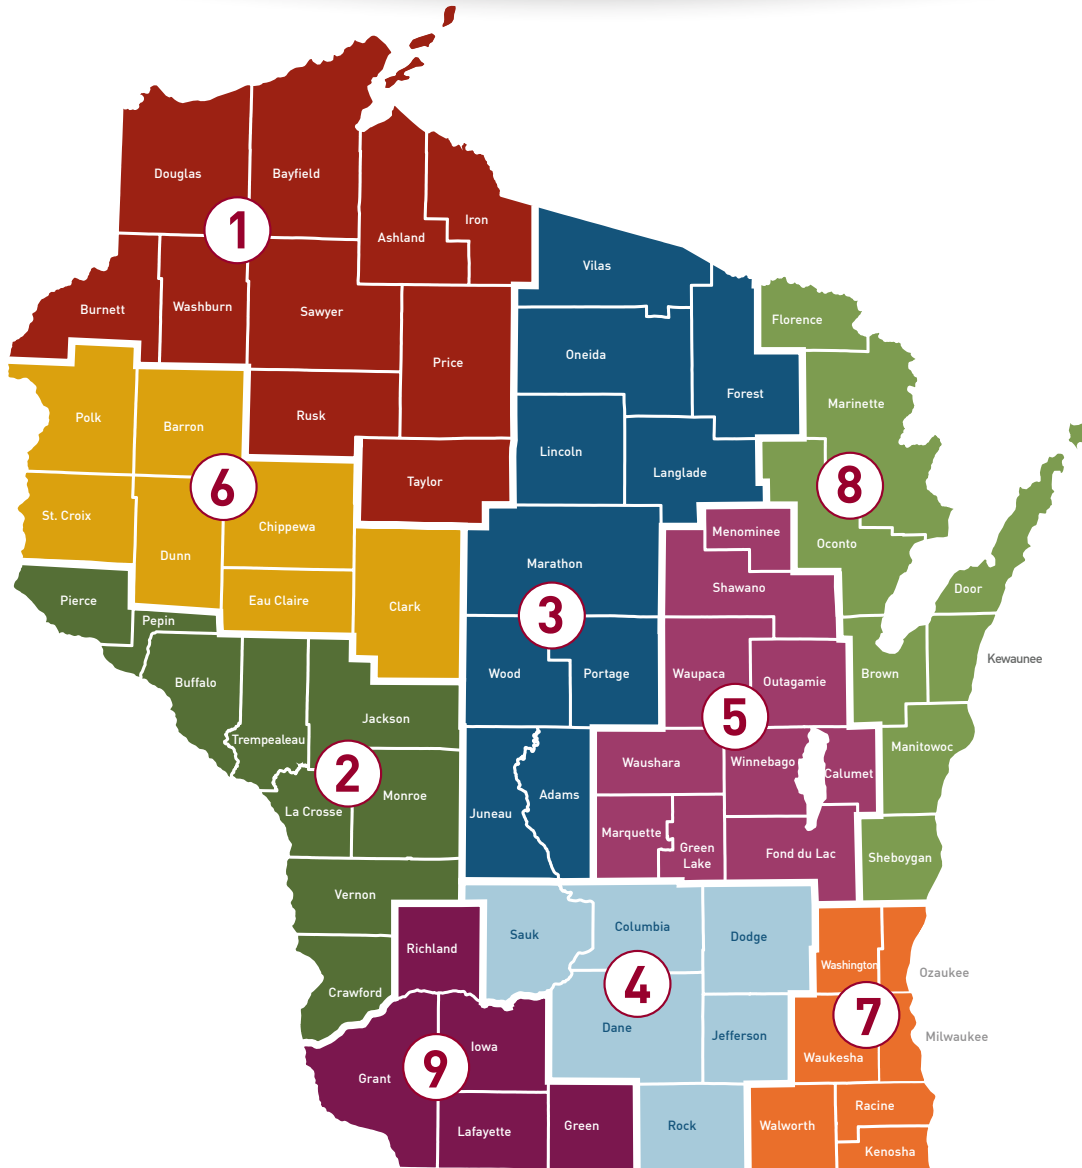

# FIND THE CONTACT IN YOUR REGION TO APPLY.

**REGIONAL PARTNER CONTACTS** — July 2021

**1 KATE COSTELLO**  
Northwest Regional  
Planning Commission  
715.635.2197 ext. 230  
kcostello@nwrpc.com

**2 DAVE BONIFAS**  
Mississippi River Regional  
Planning Commission  
608.785.9396  
plan@mrrpc.com