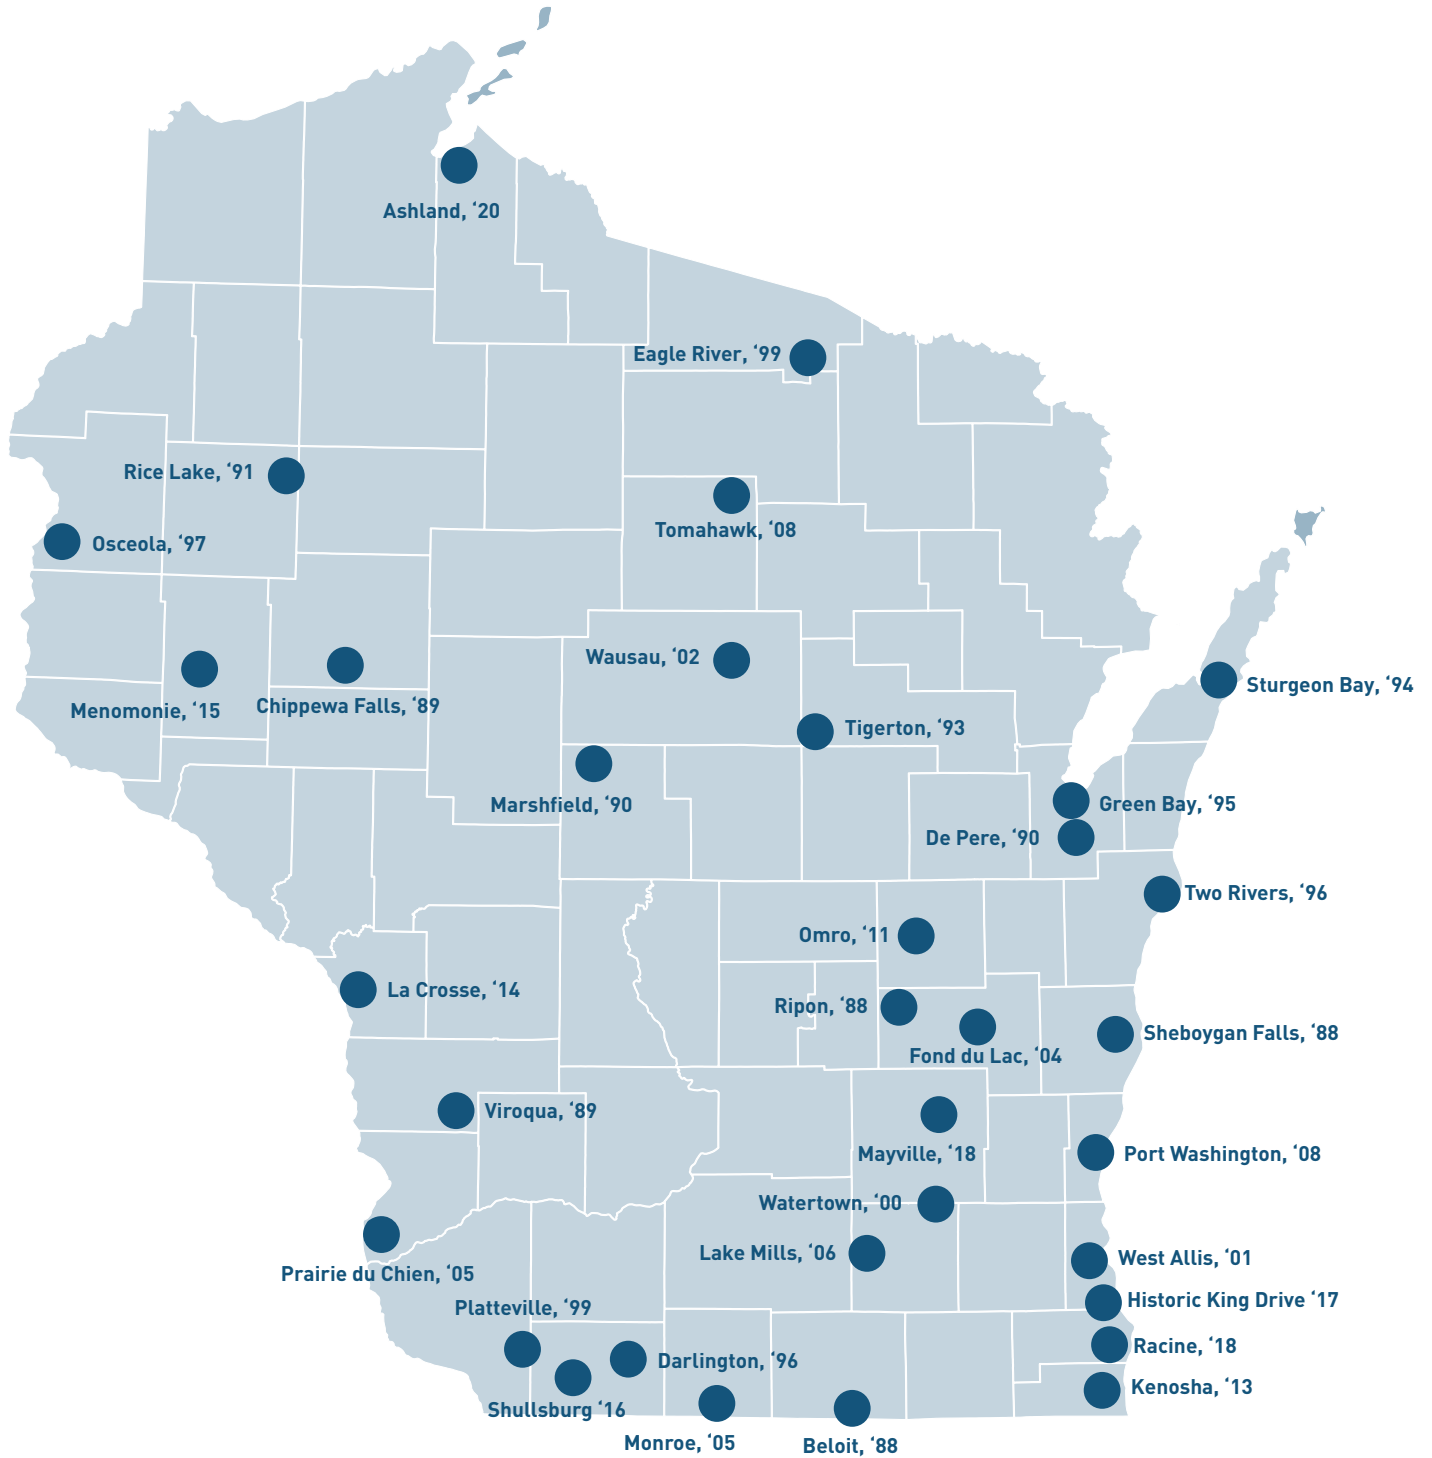

MAIN STREET COMMUNITIES IN WISCONSIN®

CONTACT LIST

ASHLAND (2020)

Ashland Main Street
Jaclynn Findlay
601 Main Street West
Ashland, WI 54806
715.685.1611
jfindlay@coawi.org
www.visitashland.com

BELOIT (1988)