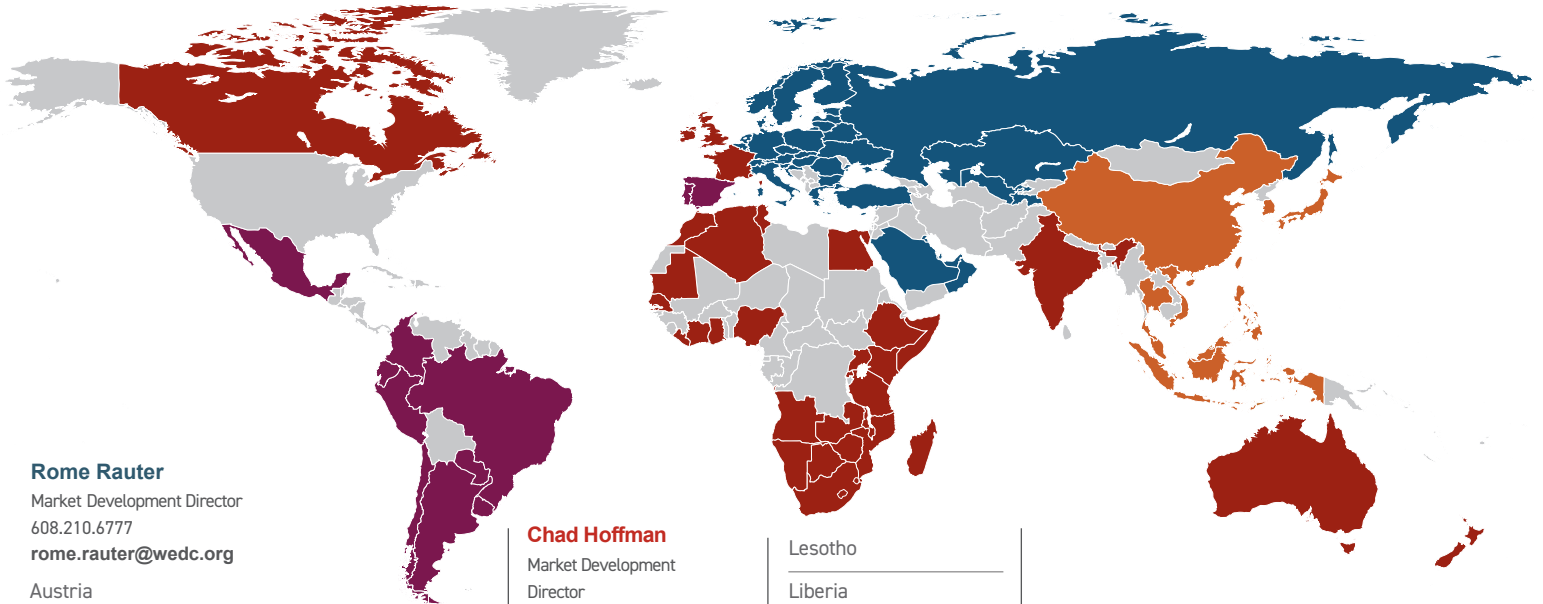

# GLOBAL NETWORK LOCATIONS

MAKE VALUABLE CONNECTIONS WORLDWIDE

There's a world of opportunities for Wisconsin businesses. Pursuing export opportunities requires specialized assistance to identify and tap into new global markets. The Wisconsin Economic Development Corporation will help you get your foot in the door of markets around the world. Our market development directors work with other state agencies and a team of experts that provide services in 95 countries and territories around the world to assist you with market assessments, partner searches and business meeting facilitation.

## Rome Rauter

Market Development Director  
608.210.6777  
[rome.rauter@wedc.org](mailto:rome.rauter@wedc.org)

- Austria
- Bahrain
- Belgium
- Bulgaria
- Croatia
- Cyprus
- Czech Republic
- Denmark
- Estonia
- Finland
- Germany
- Greece
- Hungary
- Italy
- Kazakhstan
- Kuwait
- Latvia
- Lithuania
- Luxembourg
- Malta
- Norway

- Oman
- Poland
- Romania
- Russia
- Saudi Arabia
- Slovakia
- Slovenia
- Sweden
- Tajikistan
- The Netherlands
- Turkey
- Ukraine
- United Arab Emirates
- Uzbekistan

- Lesotho
- Liberia
- Madagascar
- Malawi
- Mauritania
- Mauritius
- Mayotte
- Morocco
- Mozambique
- Namibia
- Nigeria
- Rwanda
- St. Helena
- Senegal
- Seychelles
- Somalia
- Swaziland
- Tanzania
- Tunisia
- Uganda
- Zambia
- Zimbabwe