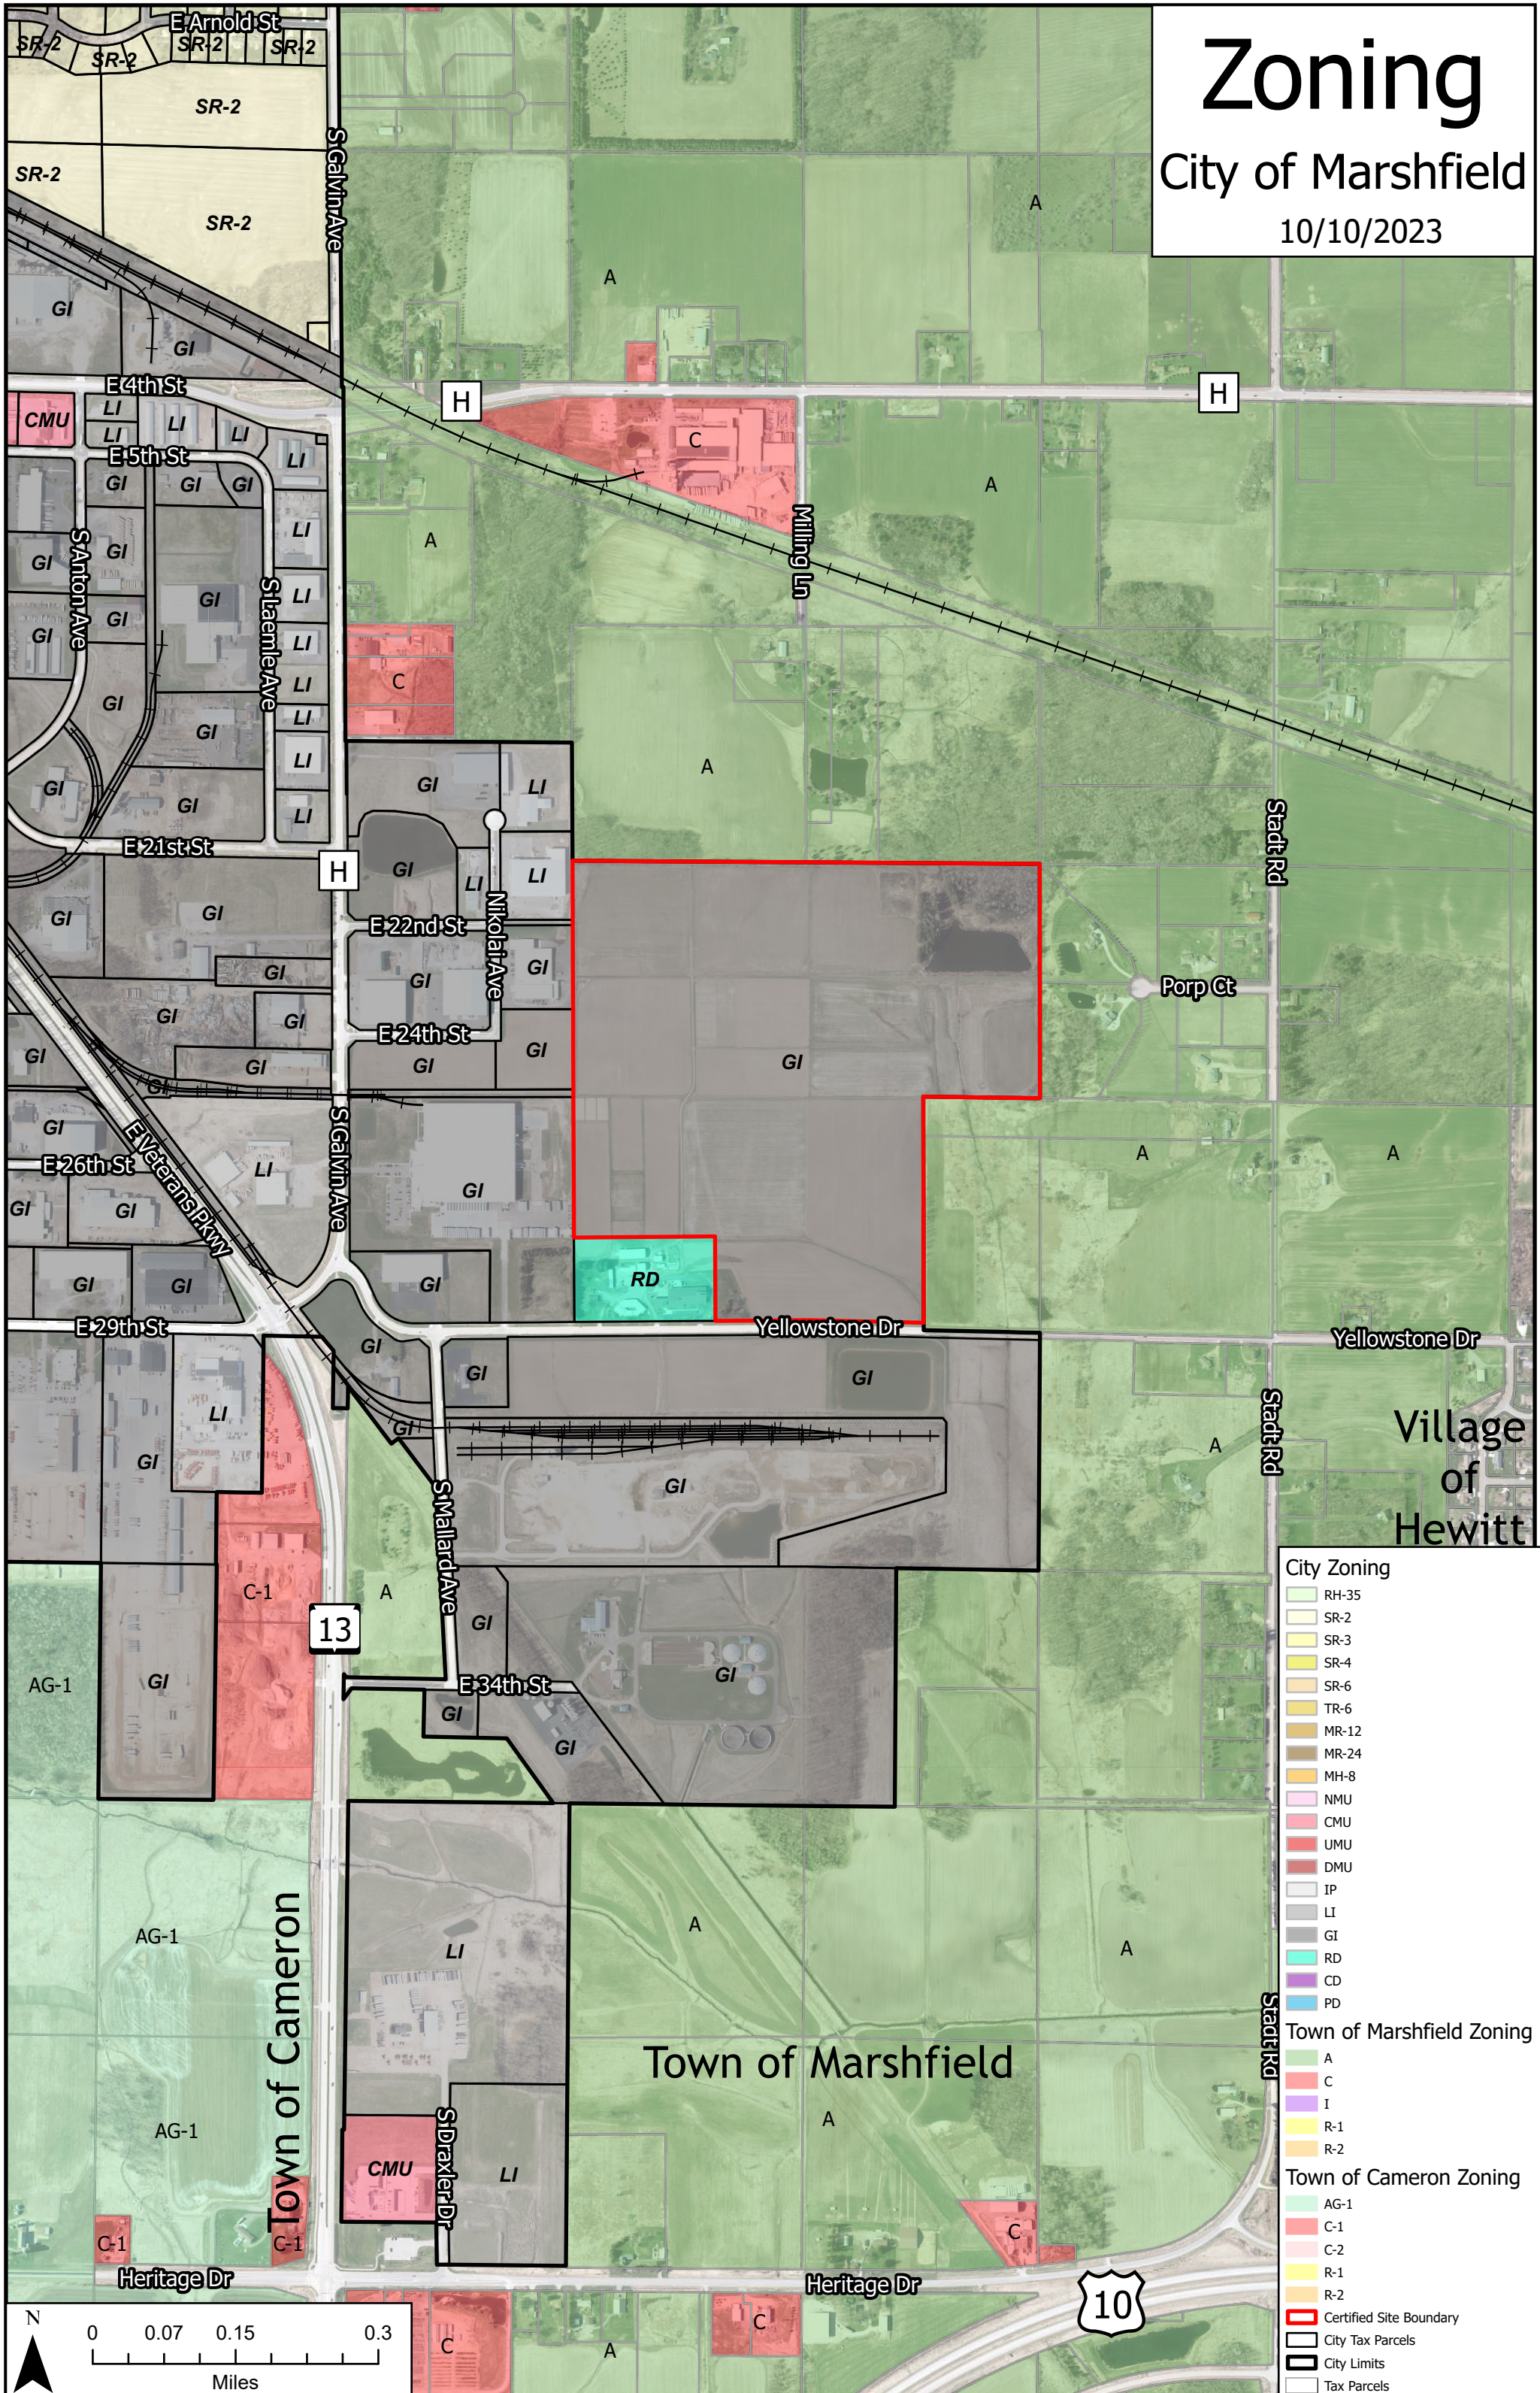

Zoning

City of Marshfield

10/10/2023

- City Zoning**
- RH-35
 - SR-2
 - SR-3
 - SR-4
 - SR-6
 - TR-6
 - MR-12
 - MR-24
 - MH-8
 - NMU
 - CMU
 - UMU
 - DMU
 - IP
 - LI
 - GI
 - RD
 - CD
 - PD
- Town of Marshfield Zoning**
- A
 - C
 - I
 - R-1
 - R-2
- Town of Cameron Zoning**
- AG-1
 - C-1
 - C-2
 - R-1
 - R-2
- Legend**
- Certified Site Boundary
 - City Tax Parcels
 - City Limits
 - Tax Parcels