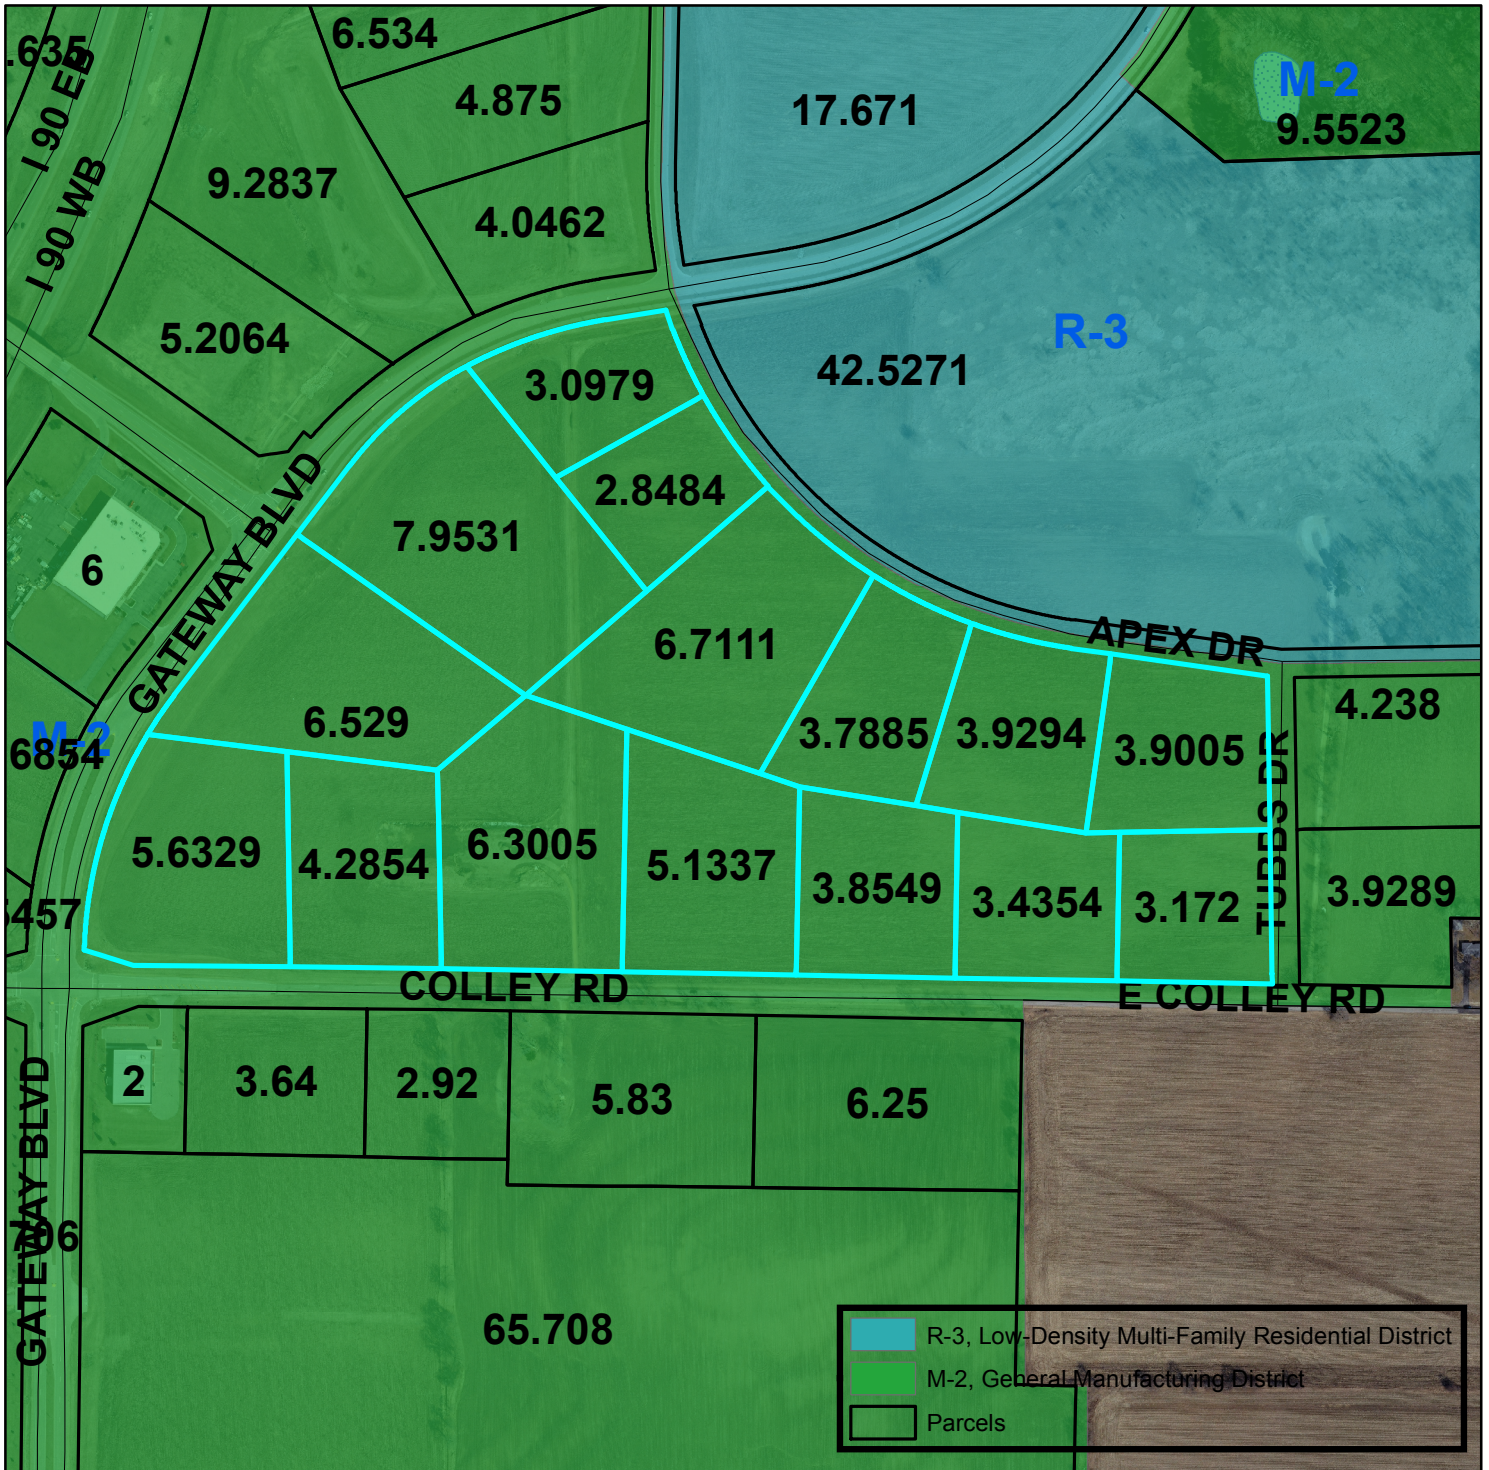

# Location & Zoning Map

Map prepared by: Michael D. Lofton II  
 For: Wisconsin Certified Site Program  
 Place: Gateway Business Park (City of Beloit)  
 Date of Aerial Photography: April 2011