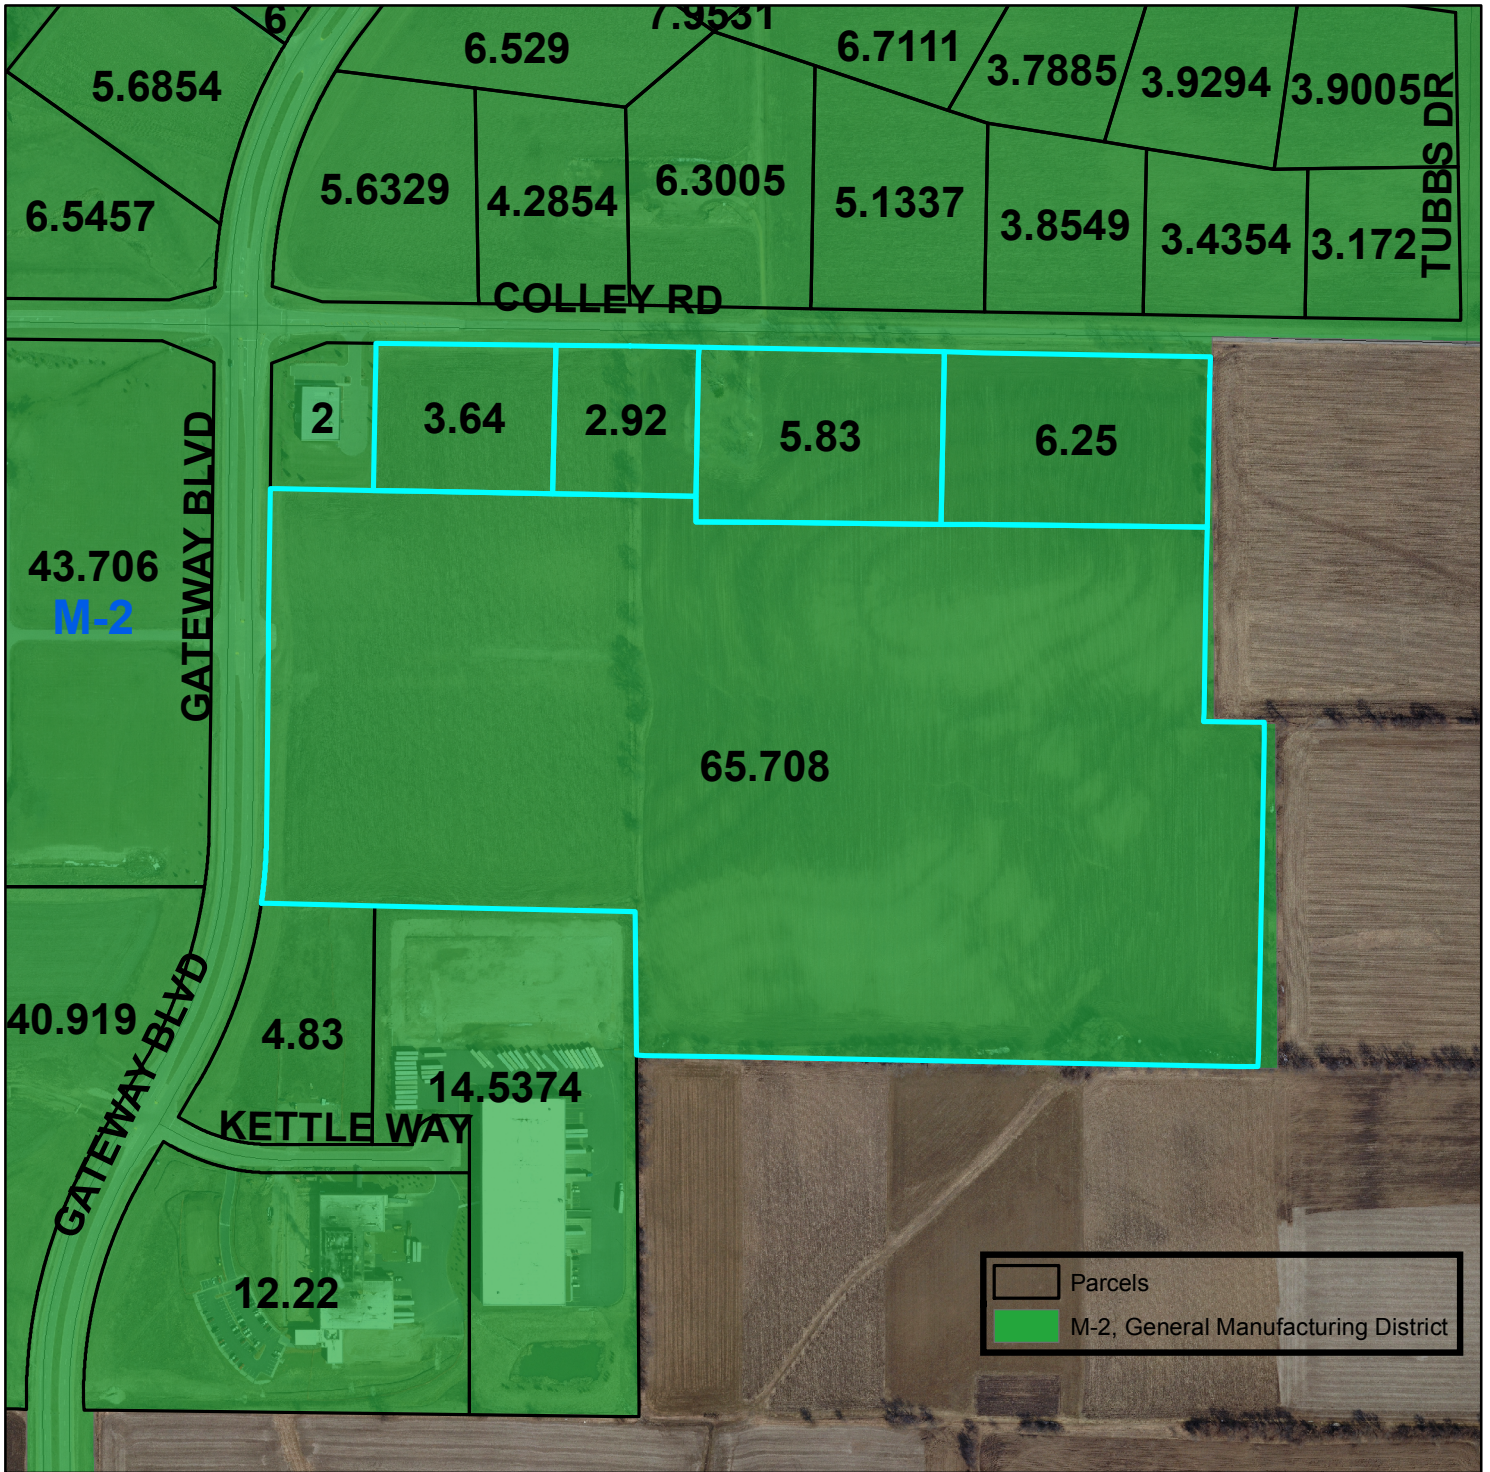

Location & Zoning Map

Map prepared by: Michael D. Lofton II
For: Wisconsin Certified Site Program
Place: Gateway Business Park (City of Beloit)
Date of Aerial Photography: April 2011