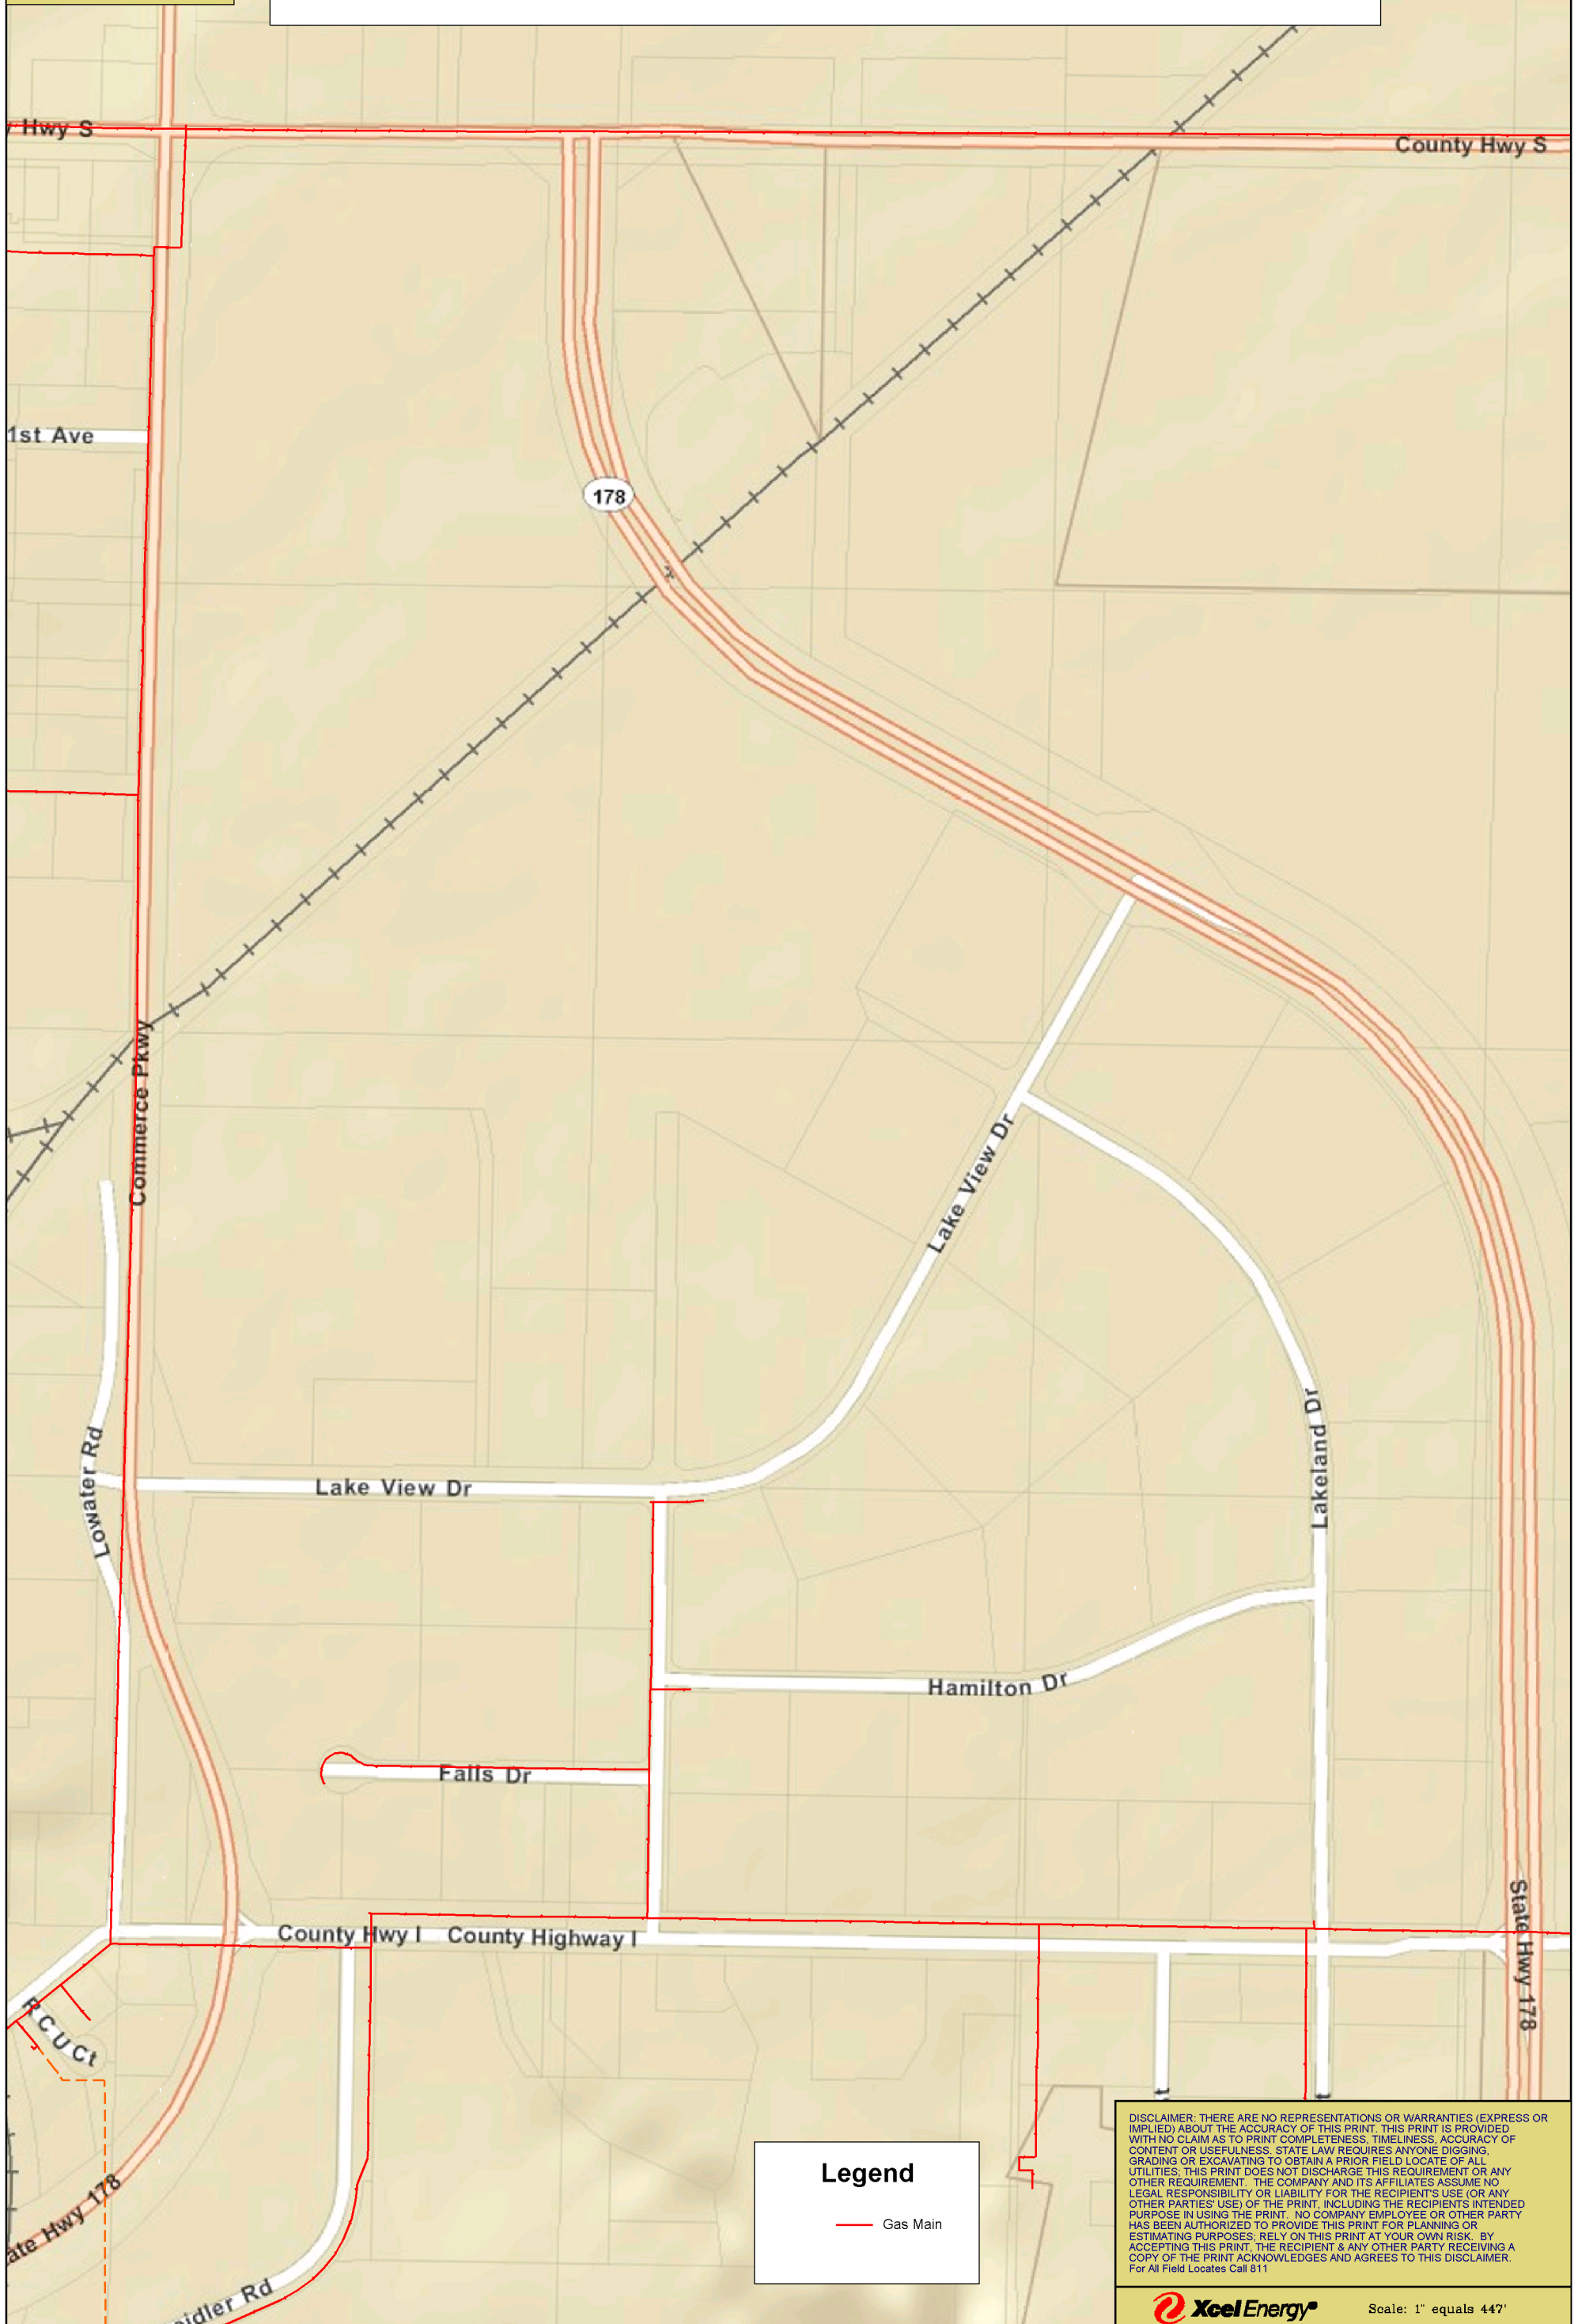

Wissota Buisness Park

Legend

— Gas Main

DISCLAIMER: THERE ARE NO REPRESENTATIONS OR WARRANTIES (EXPRESS OR IMPLIED) ABOUT THE ACCURACY OF THIS PRINT. THIS PRINT IS PROVIDED WITH NO CLAIM AS TO PRINT COMPLETENESS, TIMELINESS, ACCURACY OF CONTENT OR USEFULNESS. STATE LAW REQUIRES ANYONE DIGGING, GRADING OR EXCAVATING TO OBTAIN A PRIOR FIELD LOCATE OF ALL UTILITIES. THIS PRINT DOES NOT DISCHARGE THIS REQUIREMENT OR ANY OTHER REQUIREMENT. THE COMPANY AND ITS AFFILIATES ASSUME NO LEGAL RESPONSIBILITY OR LIABILITY FOR THE RECIPIENT'S USE (OR ANY OTHER PARTIES' USE) OF THE PRINT, INCLUDING THE RECIPIENT'S INTENDED PURPOSE IN USING THE PRINT. NO COMPANY EMPLOYEE OR OTHER PARTY HAS BEEN AUTHORIZED TO PROVIDE THIS PRINT FOR PLANNING OR ESTIMATING PURPOSES. RELY ON THIS PRINT AT YOUR OWN RISK. BY ACCEPTING THIS PRINT, THE RECIPIENT & ANY OTHER PARTY RECEIVING A COPY OF THE PRINT ACKNOWLEDGES AND AGREES TO THIS DISCLAIMER. For All Field Locates Call 811