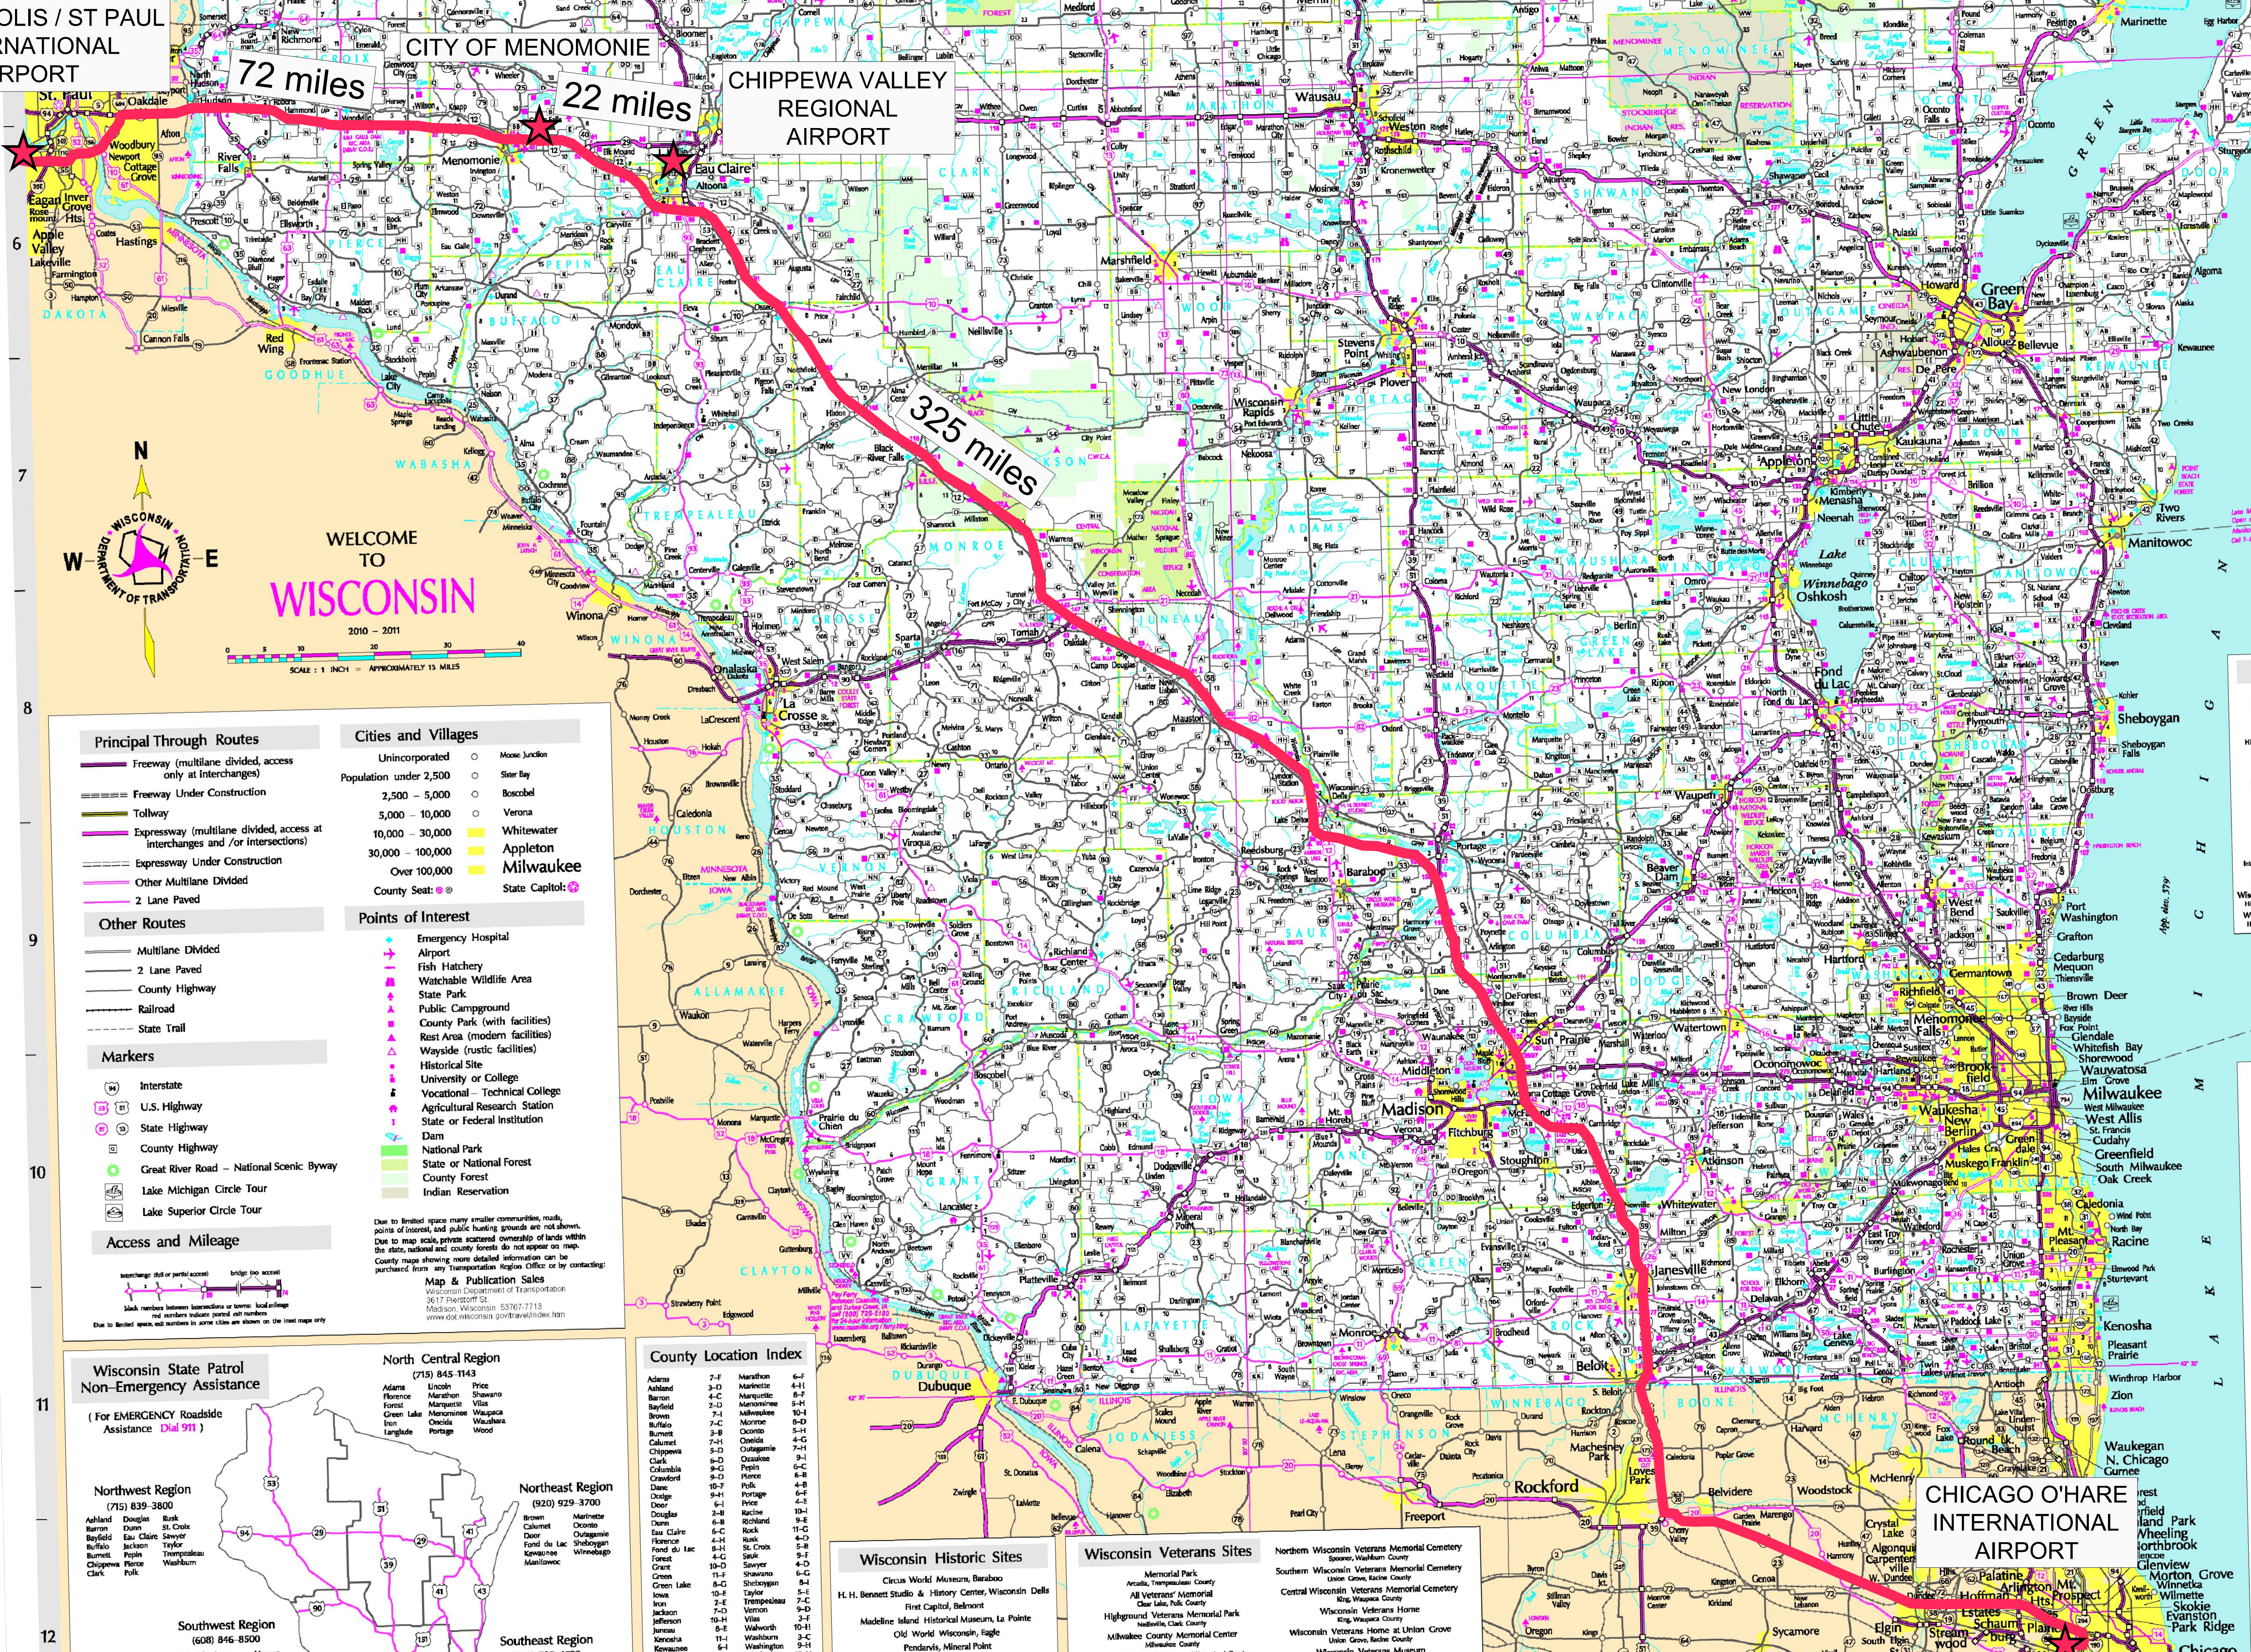

MINNEAPOLIS / ST PAUL
INTERNATIONAL
AIRPORT

72 miles

22 miles

325 miles

CHICAGO O'HARE
INTERNATIONAL
AIRPORT

Principal Through Routes

- Freeway (multilane divided, access only at Interchanges)
- Freeway Under Construction
- Tollway
- Expressway (multilane divided, access at interchanges and/or intersections)
- Expressway Under Construction
- Other Multilane Divided
- 2 Lane Paved

Other Routes

- Multilane Divided
- 2 Lane Paved
- County Highway
- Railroad
- State Trail

Markers

- Interstate
- U.S. Highway
- State Highway
- County Highway
- Great River Road - National Scenic Byway
- Lake Michigan Circle Tour
- Lake Superior Circle Tour

Access and Mileage

Cities and Villages

- Unincorporated
- Population under 2,500
- 2,500 - 5,000
- 5,000 - 10,000
- 10,000 - 30,000
- 30,000 - 100,000
- Over 100,000
- County Seat:
- State Capitol:

Points of Interest

- Emergency Hospital
- Airport
- Fish Hatchery
- Watchable Wildlife Area
- State Park
- Public Campground
- County Park (with facilities)
- Rest Area (modern facilities)
- Wayside (rustic facilities)
- Historical Site
- University or College
- Vocational - Technical College
- Agricultural Research Station
- State or Federal Institution
- Dam
- National Park
- State or National Forest
- County Forest
- Indian Reservation

Wisconsin State Patrol Non-Emergency Assistance

(For EMERGENCY Roadside Assistance Dial 911)

Northwest Region (715) 839-3800	
Ashland	Douglas
Barron	Dunn
Bayfield	Eau Claire
Buffalo	Jackson
Burnett	Pepin
Chippewa	Pierce
Clark	Folk
Southwest Region (608) 846-8500	
Columbia	Iowa
Crowlford	Jefferson
Monroe	Richland

North Central Region (715) 845-1143

Adams	Lincoln	Price
Florence	Marathon	Shawano
Forest	Manitowish	Vilas
Green Lake	Menomonie	Waupaca
Iron	Onida	Waushara
Langlade	Portage	Wood

Northeast Region (920) 929-3700

Brown	Marquette
Cabernet	Oconto
Deer	Outagamie
Deer	Waushara
Fond du Lac	Sheboygan
Kewaunee	Winnebago
Manitowish	

Southeast Region (262) 785-4700

County Location Index

Adams	7-F	Marathon	6-F
Ashland	3-D	Marquette	8-F
Barron	4-C	Manitowish	8-F
Bayfield	7-B	Manitowish	8-F
Buffalo	7-C	Marquette	10-D
Burnett	3-B	Oconto	8-F
Chippewa	7-H	Ondette	4-C
Clark	5-D	Outagamie	7-H
Columbia	8-D	Ozaukee	9-I
Crawford	8-D	Pepin	6-C
Dane	10-F	Pierce	6-C
Dodge	9-F	Polk	4-B
Door	10-F	Portage	6-C
Douglas	2-B	Priest	4-C
Dunn	6-B	Richland	10-I
Eau Claire	6-C	Rock	11-C
Florence	4-H	Rusk	4-D
Fond du Lac	4-H	St. Croix	5-F
Forest	4-F	Sauk	5-F
Grant	10-F	Sawyer	4-D
Green	11-F	Shawano	8-C
Iron	10-E	Sheboygan	6-C
Iowa	2-E	Taylor	5-C
Jackson	9-D	Trempealeau	9-D
Jefferson	10-H	Vernon	9-D
Jensen	8-F	Village	10-F
Kewaunee	6-I	Walworth	3-C
La Crosse	8-F	Washington	3-C
	11-E	Winchester	10-F
	11-E	Winona	6-G
	11-E	Wisconsin	6-G
	11-E	Waukesha	6-G
	11-E	Wauwatosa	6-G

Wisconsin Historic Sites

Wisconsin Veterans Sites

Northern Wisconsin Veterans Memorial Cemetery