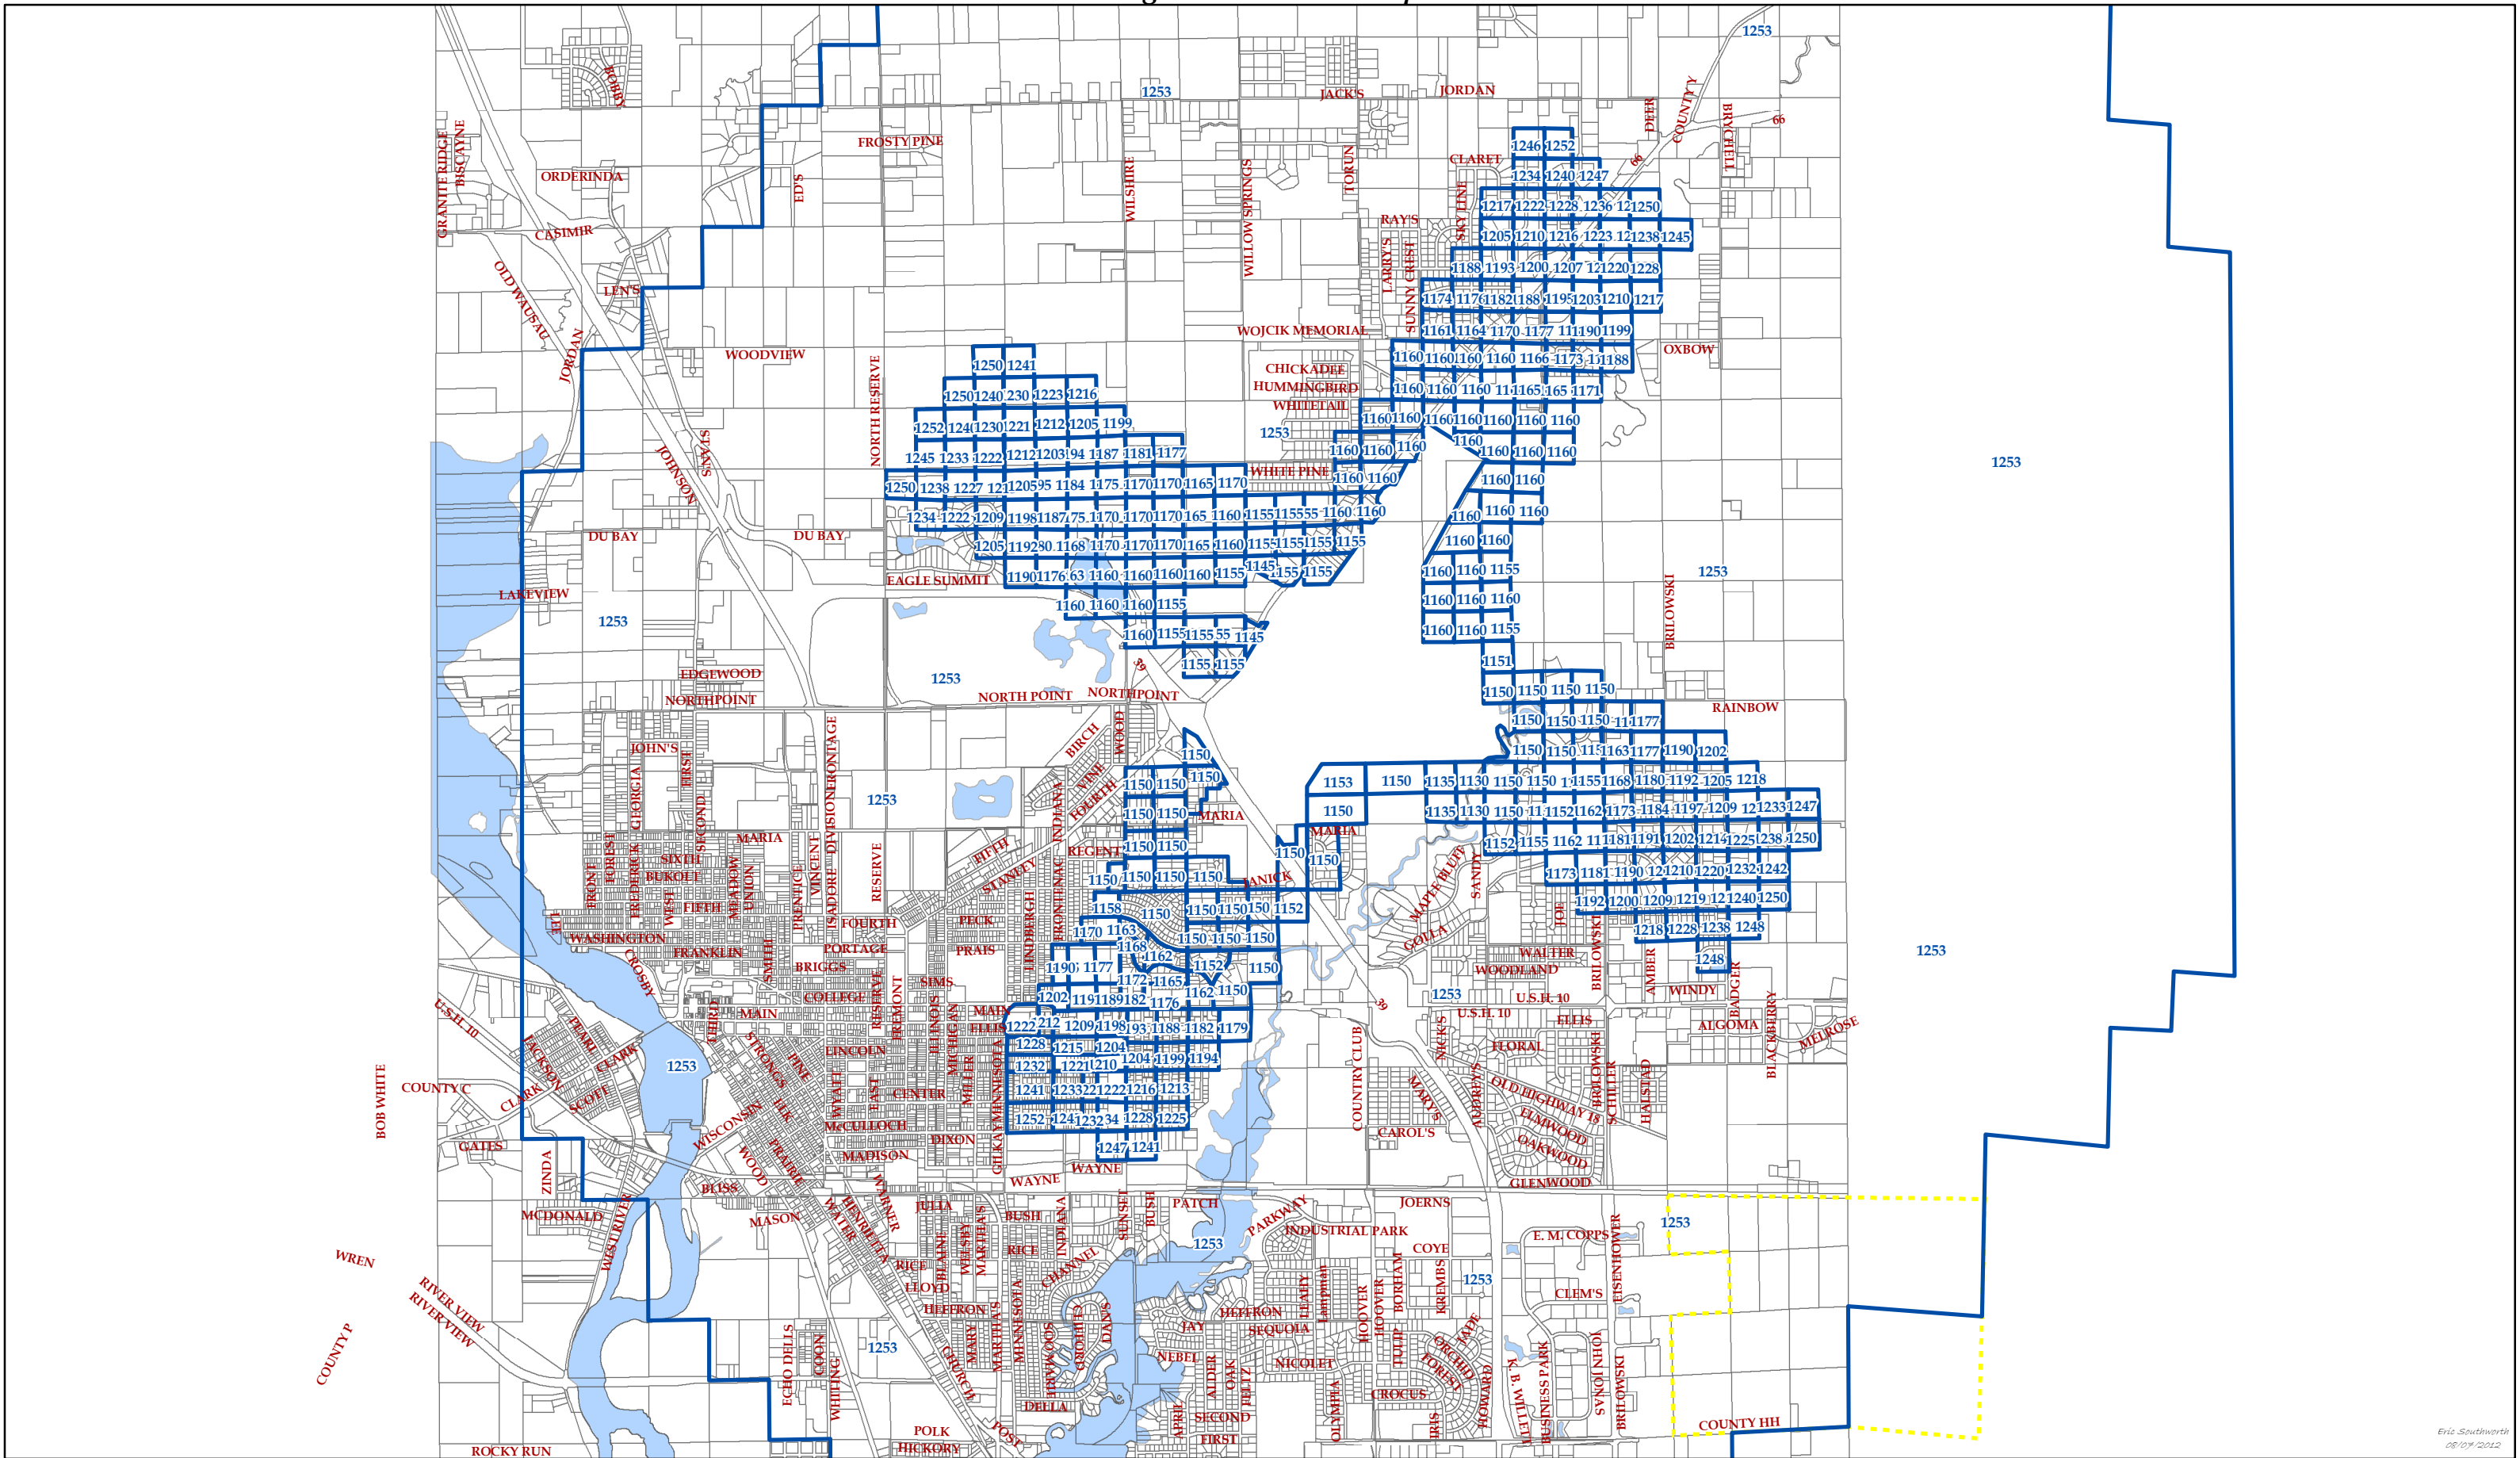

City of Stevens Point "Certified Sites" Project Area

Height Limitations Map

Legend

-
 Project Area
-
 1235
- Height Limitations

Eric Southworth
08/07/2012