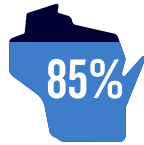

## ADVANCED MANUFACTURING *BY THE NUMBERS*

**470,000+**  
industry jobs

*Lightcast 2025 Q4 Dataset*

Manufactured goods  
accounted for more than

of Wisconsin exports in 2025.

*U.S. Census Bureau Data as  
reported by WISERTrade*