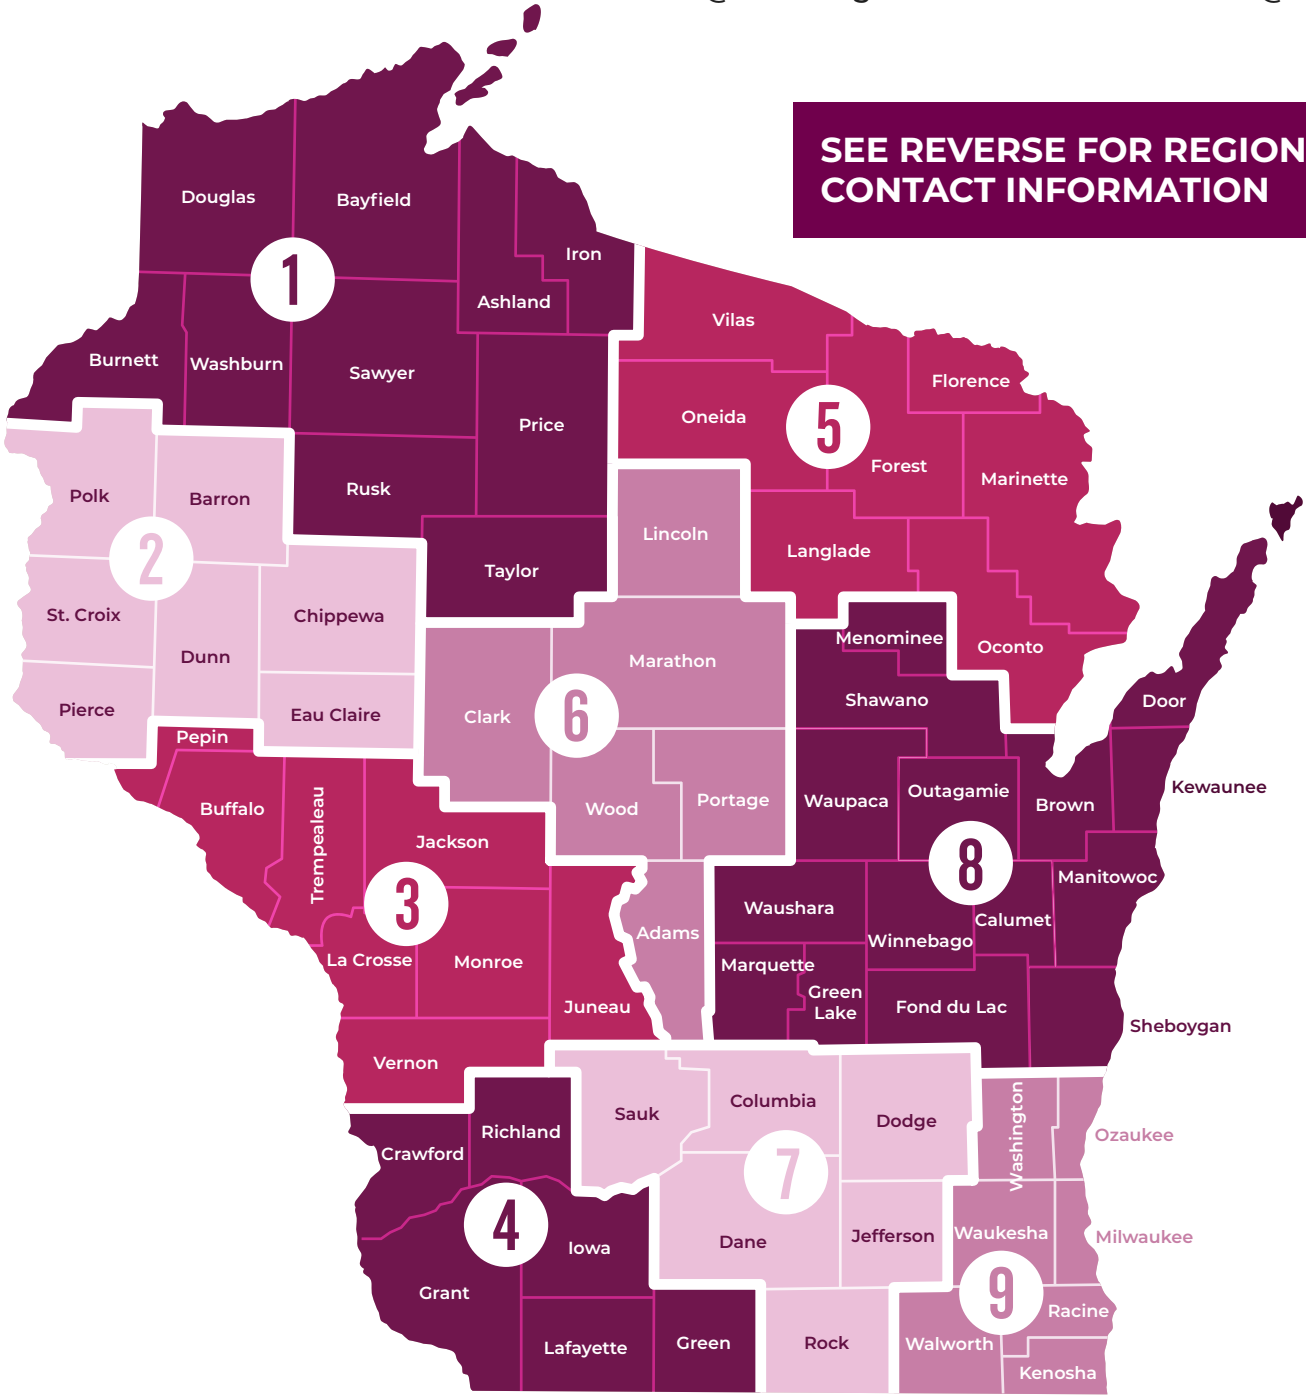

MIKE WARD

Senior Vice President, Business and Community Development
608-210-6750
michael.ward@wedc.org

REGIONS 1-4 AND 6-7

TIM WEBER

Senior Economic Development Director
608-210-6772
tim.weber@wedc.org

REGIONS 5 AND 8-9

TINA CHITWOOD

Senior Economic Development Director
608-210-6733
tina.chitwood@wedc.org

SEE REVERSE FOR REGIONAL CONTACT INFORMATION ➔

REGION 1: Ashland, Bayfield, Burnett, Douglas, Iron, Price, Rusk, Sawyer, Taylor, and Washburn Counties

Dave Wierzba
608-210-6824
david.wierzba@wedc.org

REGION 2: Barron, Chippewa, Dunn, Eau Claire, Pierce, Polk, and St. Croix Counties

Ray French
608-210-6791
ray.french@wedc.org

REGION 3: Buffalo, Jackson, Juneau, La Crosse, Monroe, Pepin, Trempealeau, and Vernon Counties

Angie Close
608-210-6730
angie.close@wedc.org

REGION 6: Adams, Clark, Lincoln, Marathon, Portage, and Wood Counties

Josh Miller
608-210-6735
joshua.miller@wedc.org

REGION 7: Columbia, Dane, Dodge, Jefferson, Rock, and Sauk Counties